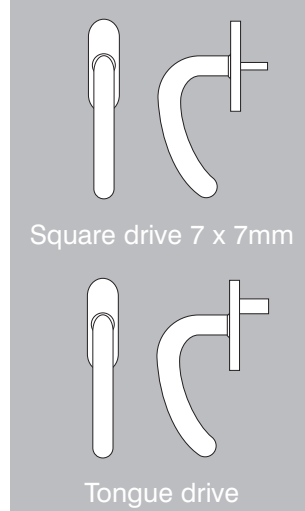

Radius window handles

variations

www.scottbeaven.co.uk

F30.1002

F30.1005

F30.1002M

F30.1006

Square drive 7 x 7mm

Tongue drive

19mm curve lever handle

Square drive 7 x 7mm

Tongue drive

16mm offset lever handle

Square drive 7 x 7mm

Tongue drive

19mm grey mezzo lever handle

Square drive 7 x 7mm

Tongue drive

16mm return lever handle

F30.1003

F30.1004

F30.1007

F30.0089

Square drive 7 x 7mm

Tongue drive

25mm flat lever handle

Square drive 7 x 7mm

Tongue drive

20mm oval lever handle

Square drive 7 x 7mm

Tongue drive

16mm mitre lever handle