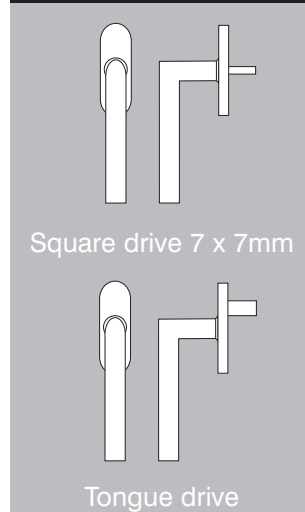

Square drive 7 x 7mm

Tongue drive

16mm return lever handle

F30.1003

F30.1004

F30.1007

F30.0089

Square drive 7 x 7mm

Tongue drive

25mm flat lever handle

Square drive 7 x 7mm

Tongue drive

20mm oval lever handle

Square drive 7 x 7mm

Tongue drive

16mm mitre lever handle

Square drive 7 x 7mm

Tongue drive

20mm t-bar handle

Square and tongue drive espagnolettes

Finishes

Satin stainless steel

Polished stainless steel

Polished brass