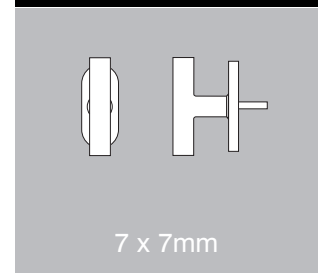

Radius window handles

variations

www.scottbeaven.co.uk

19mm curve lever handle

16mm offset lever handle

19mm grey mezzo lever handle

16mm return lever handle

25mm flat lever handle

20mm oval lever handle

16mm mitre lever handle

20mm t-bar handle

Lockable versions available upon application.

Square drive espagnolettes

Finishes

Satin stainless steel

Polished stainless steel