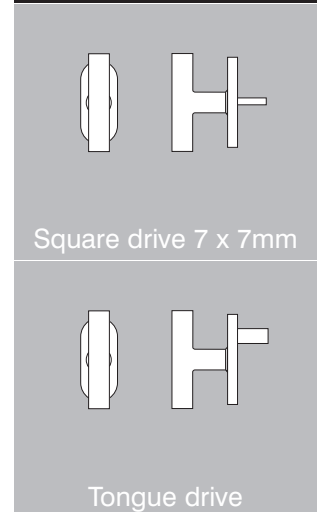

Tongue drive

25mm flat lever handle

Square drive 7 x 7mm

Tongue drive

20mm oval lever handle

Square drive 7 x 7mm

Tongue drive

16mm mitre lever handle