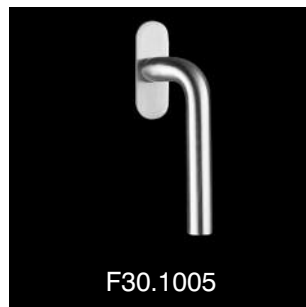

Radius window handles

variations

www.scottbeaven.co.uk

19mm curve lever handle

16mm offset lever handle

19mm grey mezzo lever handle

16mm return lever handle

25mm flat lever handle

20mm oval lever handle

16mm mitre lever handle

20mm t-bar handle

Lockable versions available upon application.

Square drive espagnolettes

Finishes

Satin stainless steel

Polished stainless steel