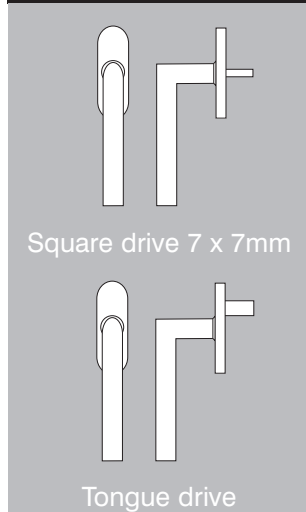

Square drive 7 x 7mm

Tongue drive

16mm return lever handle

F30.1003

F30.1004

F30.1007

F30.0089

Square drive 7 x 7mm

Tongue drive

25mm flat lever handle

Square drive 7 x 7mm

Tongue drive

20mm oval lever handle

Square drive 7 x 7mm

Tongue drive

16mm mitre lever handle