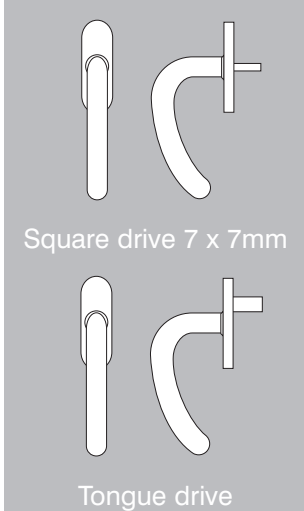

Radius window handles

variations

www.scottbeaven.co.uk

F30.1002

F30.1005

F30.1002M

F30.1006

Square drive 7 x 7mm

Tongue drive

19mm curve lever handle

Square drive 7 x 7mm

Tongue drive

16mm offset lever handle

Square drive 7 x 7mm

Tongue drive

19mm grey mezzo lever handle

Square drive 7 x 7mm

Tongue drive

16mm return lever handle

F30.1003

F30.1004

F30.1007

F30.0089

Square drive 7 x 7mm

Tongue drive

25mm flat lever handle

Square drive 7 x 7mm

Tongue drive

20mm oval lever handle

Square drive 7 x 7mm

Tongue drive

16mm mitre lever handle