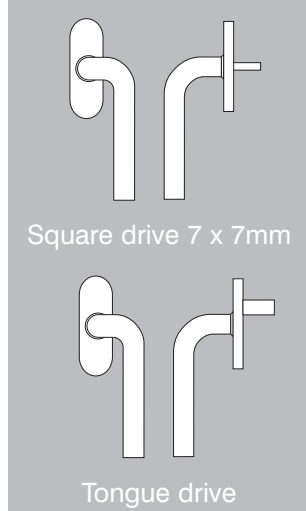

Radius window handles

variations

www.scottbeaven.co.uk

F30.1002

F30.1005

F30.1002M

F30.1006

Square drive 7 x 7mm

Tongue drive

19mm curve lever handle

Square drive 7 x 7mm

Tongue drive

16mm offset lever handle

Square drive 7 x 7mm

Tongue drive

19mm grey mezzo lever handle

Square drive 7 x 7mm

Tongue drive

16mm return lever handle

F30.1003

F30.1004

F30.1007

F30.0089

Square drive 7 x 7mm

Tongue drive

25mm flat lever handle

Square drive 7 x 7mm

Tongue drive

20mm oval lever handle

Square drive 7 x 7mm

Tongue drive

16mm mitre lever handle