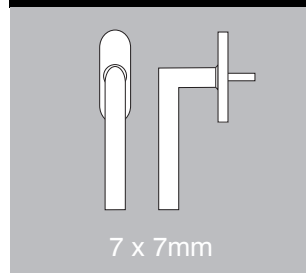

Radius window handles

variations

www.scottbeaven.co.uk

19mm curve lever handle

16mm offset lever handle

19mm grey mezzo lever handle

16mm return lever handle

25mm flat lever handle

20mm oval lever handle

16mm mitre lever handle

20mm t-bar handle

Lockable versions available upon application.

Square drive espagnolettes

Finishes

Satin stainless steel

Polished stainless steel