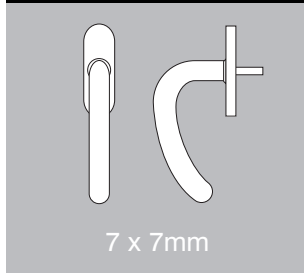

Radius window handles

variations

www.scottbeaven.co.uk

19mm curve lever handle

16mm offset lever handle

19mm grey mezzo lever handle

16mm return lever handle

25mm flat lever handle

20mm oval lever handle

16mm mitre lever handle

20mm t-bar handle

Lockable versions available upon application.

Square drive espagnolettes

Finishes

Satin stainless steel

Polished stainless steel