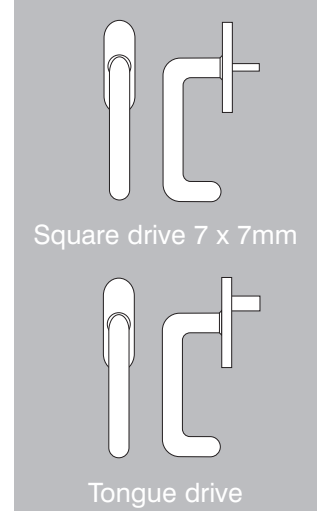

Radius window handles

variations

www.scottbeaven.co.uk

F30.1002

F30.1005

F30.1002M

F30.1006

Square drive 7 x 7mm

Tongue drive

19mm curve lever handle

Square drive 7 x 7mm

Tongue drive

16mm offset lever handle

Square drive 7 x 7mm

Tongue drive

19mm grey mezzo lever handle

Square drive 7 x 7mm

Tongue drive

16mm return lever handle

F30.1003

F30.1004

F30.1007

F30.0089

Square drive 7 x 7mm

Tongue drive

25mm flat lever handle

Square drive 7 x 7mm

Tongue drive

20mm oval lever handle

Square drive 7 x 7mm

Tongue drive

16mm mitre lever handle