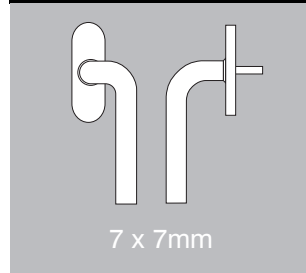

Radius window handles

variations

www.scottbeaven.co.uk

19mm curve lever handle

16mm offset lever handle

19mm grey mezzo lever handle

16mm return lever handle

25mm flat lever handle

20mm oval lever handle

16mm mitre lever handle

20mm t-bar handle

Lockable versions available upon application.

Square drive espagnolettes

Finishes

Satin stainless steel

Polished stainless steel