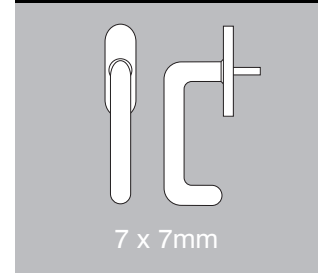

Radius window handles

variations

www.scottbeaven.co.uk

19mm curve lever handle

16mm offset lever handle

19mm grey mezzo lever handle

16mm return lever handle

25mm flat lever handle

20mm oval lever handle

16mm mitre lever handle

20mm t-bar handle

Lockable versions available upon application.

Square drive espagnolettes

Finishes

Satin stainless steel

Polished stainless steel