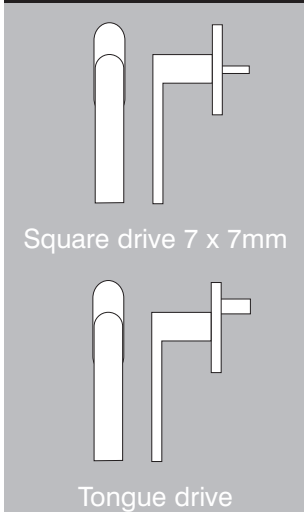

Square drive 7 x 7mm

Tongue drive

16mm return lever handle

F30.1003

F30.1004

F30.1007

F30.0089

Square drive 7 x 7mm

Tongue drive

25mm flat lever handle

Square drive 7 x 7mm

Tongue drive

20mm oval lever handle

Square drive 7 x 7mm

Tongue drive

16mm mitre lever handle