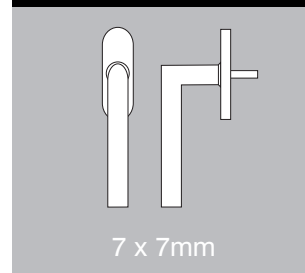

Radius window handles

variations

www.scottbeaven.co.uk

19mm curve lever handle

16mm offset lever handle

19mm grey mezzo lever handle

16mm return lever handle

25mm flat lever handle

20mm oval lever handle

16mm mitre lever handle

20mm t-bar handle

Lockable versions available upon application.

Square drive espagnolettes

Finishes

Satin stainless steel

Polished stainless steel