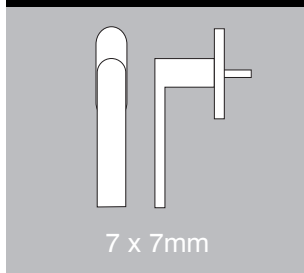

Radius window handles

variations

www.scottbeaven.co.uk

19mm curve lever handle

16mm offset lever handle

19mm grey mezzo lever handle

16mm return lever handle

25mm flat lever handle

20mm oval lever handle

16mm mitre lever handle

20mm t-bar handle

Lockable versions available upon application.

Square drive espagnolettes

Finishes

Satin stainless steel

Polished stainless steel