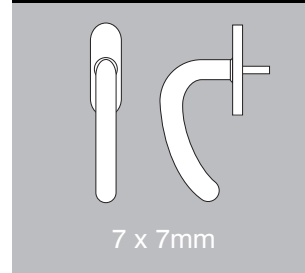

Radius window handles

variations

www.scottbeaven.co.uk

19mm curve lever handle

16mm offset lever handle

19mm grey mezzo lever handle

16mm return lever handle

25mm flat lever handle

20mm oval lever handle

16mm mitre lever handle

20mm t-bar handle

Lockable versions available upon application.

Square drive espagnolettes

Finishes

Satin stainless steel

Polished stainless steel