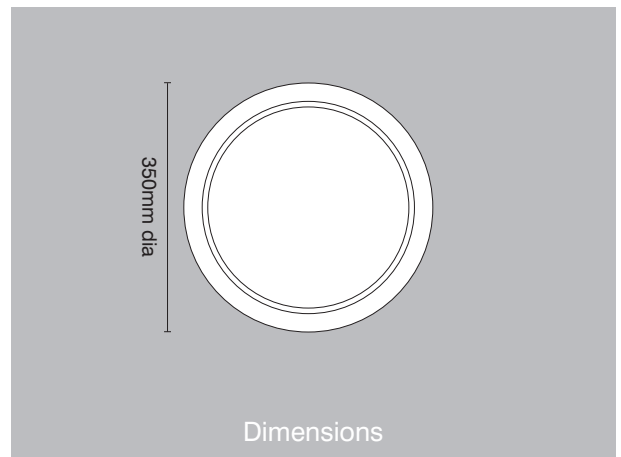

# Radius P70 portholes

oval and round vision panels

[www.scottbeaven.co.uk](http://www.scottbeaven.co.uk)

P70 1060

Oval porthole

P70 1000

Round porthole

Dimensions

Dimensions

Dimensions

Additional sizes available upon request.

<b>Fully glazed – suit doors between 38–54mm thick</b>				<b>Fire rated 30min and 60min</b>	
<b>Finishes</b>	Satin stainless steel	Polished stainless steel	Polished brass	Bronze on brass	PVD