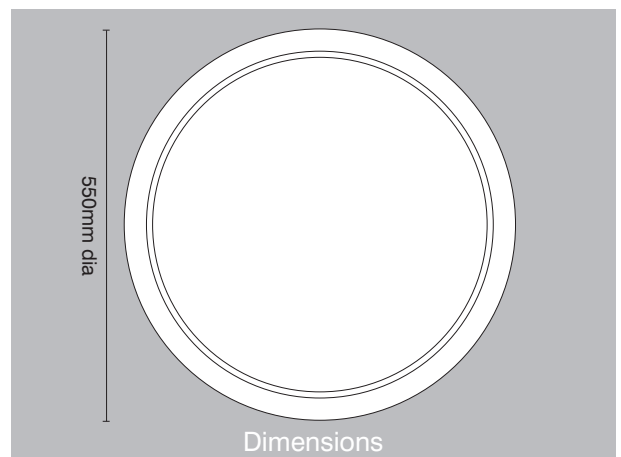

# Radius P70 portholes

oval and round vision panels

[www.scottbeaven.co.uk](http://www.scottbeaven.co.uk)

Oval porthole

Round porthole

Fully glazed – suit doors between 38–54mm thick

Fire rated 30min and 60min