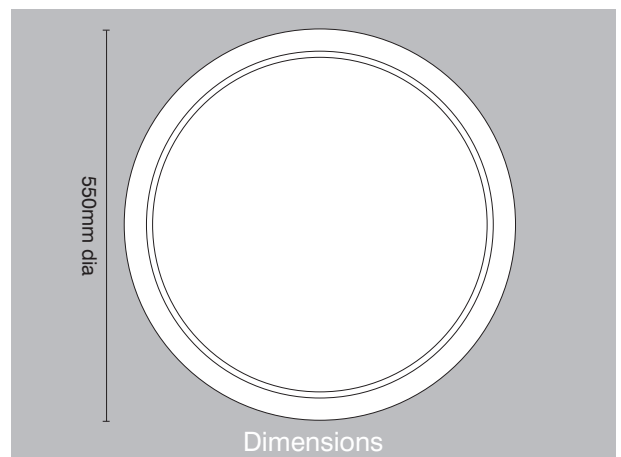

# Radius P70 portholes

oval and round vision panels

[www.scottbeaven.co.uk](http://www.scottbeaven.co.uk)

P70 1060

Oval porthole

P70 1000

Round porthole

Dimensions

Dimensions

Dimensions

Additional sizes available upon request.

<b>Fully glazed – suit doors between 38–54mm thick</b>				<b>Fire rated 30min and 60min</b>	
<b>Finishes</b>	Satin stainless steel	Polished stainless steel	Polished brass	Bronze on brass	PVD