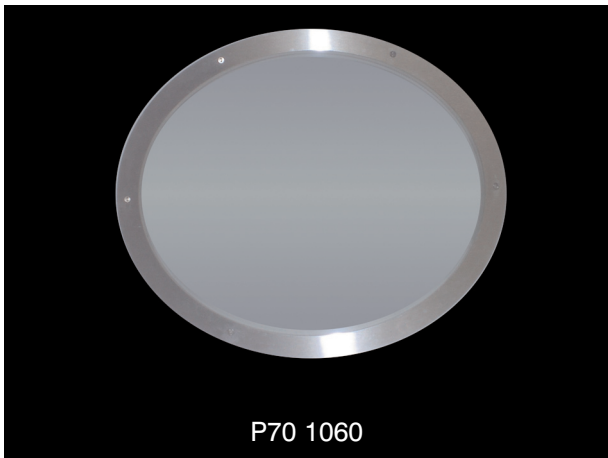

# Radius P70 portholes

oval and round vision panels

[www.scottbeaven.co.uk](http://www.scottbeaven.co.uk)

Oval porthole

Round porthole

Fully glazed – suit doors between 38–54mm thick

Fire rated 30min and 60min