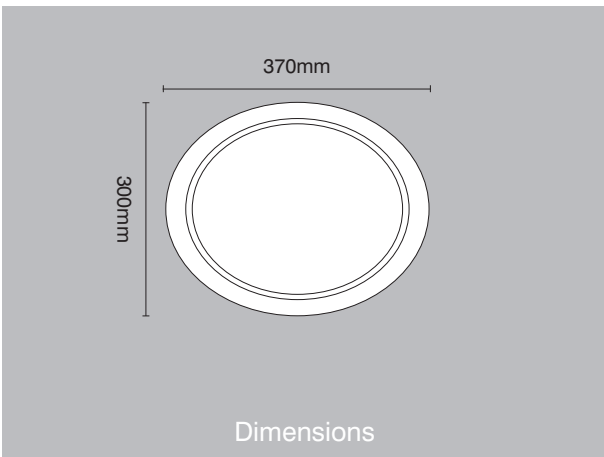

# Radius P70 portholes

oval and round vision panels

[www.scottbeaven.co.uk](http://www.scottbeaven.co.uk)

P70 1060

Oval porthole

P70 1000

Round porthole

Dimensions

Dimensions

Dimensions

Additional sizes available upon request.

<b>Fully glazed – suit doors between 38–54mm thick</b>				<b>Fire rated 30min and 60min</b>	
<b>Finishes</b>	Satin stainless steel	Polished stainless steel	Polished brass	Bronze on brass	PVD