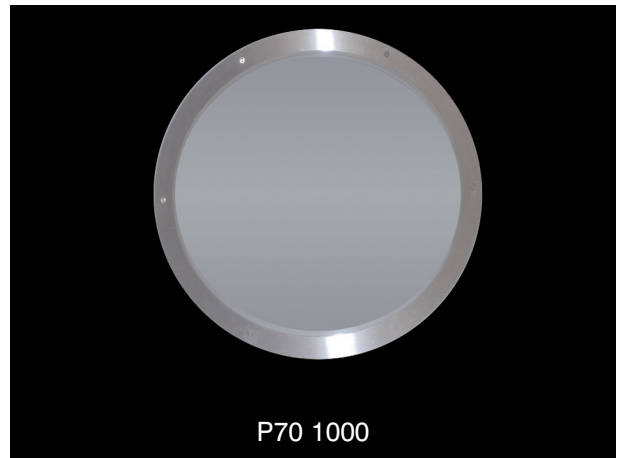

# Radius P70 portholes

oval and round vision panels

[www.scottbeaven.co.uk](http://www.scottbeaven.co.uk)

Oval porthole

Round porthole

Fully glazed – suit doors between 38–54mm thick

Fire rated 30min and 60min