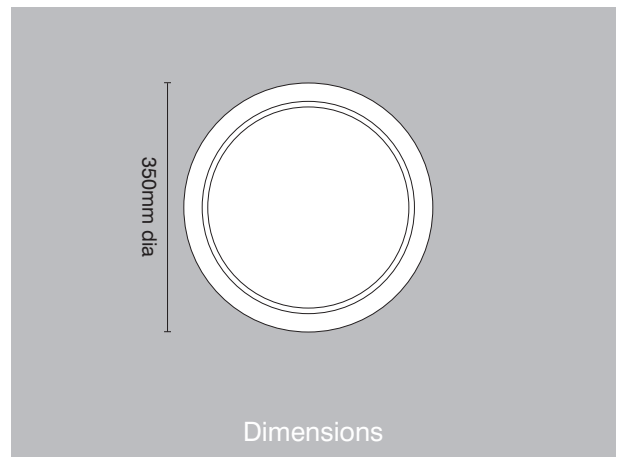

# Radius P70 portholes

oval and round vision panels

[www.scottbeaven.co.uk](http://www.scottbeaven.co.uk)

Oval porthole

Round porthole

Fully glazed – suit doors between 38–54mm thick

Fire rated 30min and 60min