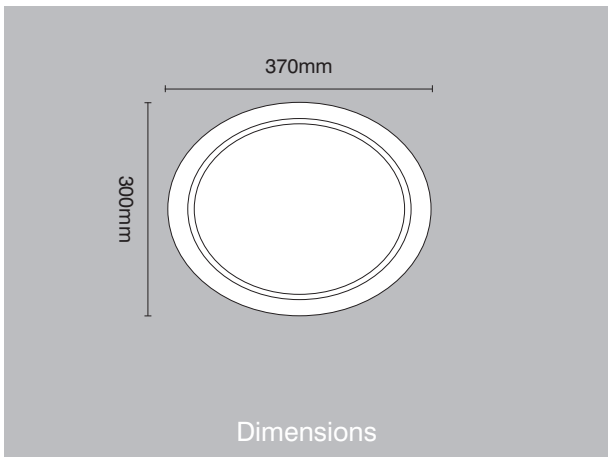

# Radius P70 portholes

oval and round vision panels

[www.scottbeaven.co.uk](http://www.scottbeaven.co.uk)

Oval porthole

Round porthole

Fully glazed – suit doors between 38–54mm thick

Fire rated 30min and 60min