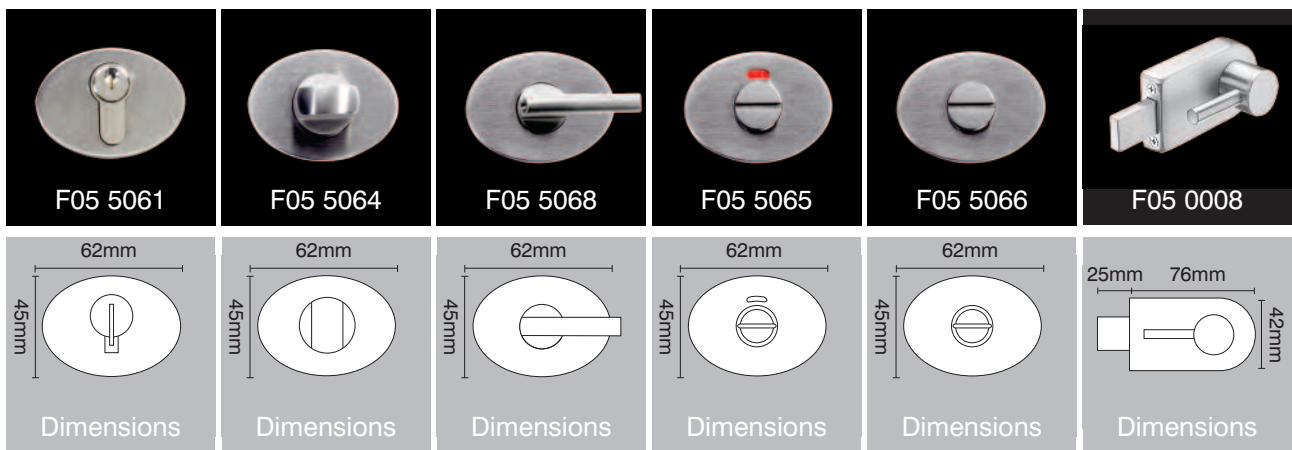

# Radius WC thumbturns and escutcheons round and oval

combinations

www.scottbeaven.co.uk

<p>52mm</p> <p>Dimensions</p> <p>Europrofile round 52 dia x 4mm escutcheon</p>	<p>52mm</p> <p>Dimensions</p> <p>Round 52 dia x 4mm WC thumbturn</p>	<p>52mm</p> <p>Dimensions</p> <p>Round 52 dia x 4mm WC disabled thumbturn</p>	<p>52mm</p> <p>Dimensions</p> <p>Round 52 dia x 4mm WC red white indicator rose</p>	<p>52mm</p> <p>Dimensions</p> <p>Round 52 dia x 4mm WC blank indicator rose</p>	<p>22mm 70mm</p> <p>40mm</p> <p>Dimensions</p> <p>WC cubicle lock (click here for PDF installation detail)</p>
--	--	---	---	---	--

<p>62mm</p> <p>45mm</p> <p>Dimensions</p> <p>Europrofile oval 62 x 45 x 4mm escutcheon</p>	<p>62mm</p> <p>45mm</p> <p>Dimensions</p> <p>Oval 62 x 45 x 4mm WC thumbturn</p>	<p>62mm</p> <p>45mm</p> <p>Dimensions</p> <p>Oval 62 x 45 x 4mm WC disabled thumbturn</p>	<p>62mm</p> <p>45mm</p> <p>Dimensions</p> <p>Oval 62 x 45 x 4mm WC red white indicator rose</p>	<p>62mm</p> <p>45mm</p> <p>Dimensions</p> <p>Oval 62 x 45 x 4mm WC blank indicator rose</p>	<p>25mm 76mm</p> <p>42mm</p> <p>Dimensions</p> <p>WC disabled cubicle lock (click here for PDF installation detail)</p>
--	--	---	---	---	---

				
<b>F05 5041</b>	<b>F05 5044</b>	<b>F05 5048</b>	<b>F05 5045</b>	<b>F05 5046</b>
				
Dimensions	Dimensions	Dimensions	Dimensions	Dimensions
Europrofile rectangular 62 x 40 x 4mm escutcheon	Rectangular 62 x 40 x 4mm WC thumbturn	Rectangular 62 x 40 x 4mm WC disabled thumbturn	Rectangular 62 x 40 x 4mm WC red white indicator rose	Rectangular 62 x 40 x 4mm WC blank indicator rose