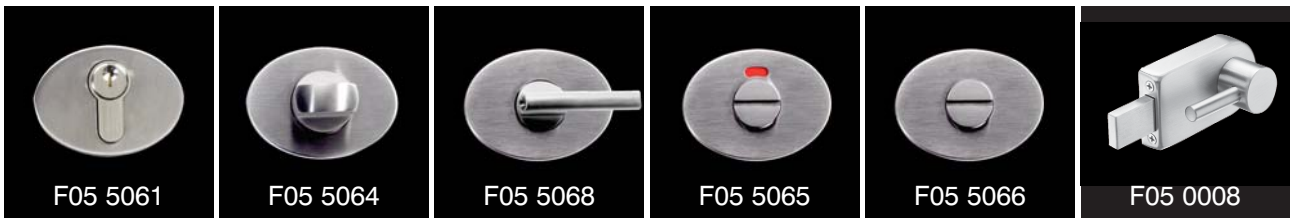

Radius WC thumbturns and escutcheons

combinations

www.scottbeaven.co.uk

F05 5001
Europrofile round 52 dia x 4mm escutcheon

F05 5004
Round 52 dia x 4mm WC thumbturn

F05 5008
Round 52 dia x 4mm WC disabled thumbturn

F05 5005
Round 52 dia x 4mm WC red white indicator rose

F05 5006
Round 52 dia x 4mm WC blank indicator rose

F05 004
WC cubicle lock (click here for PDF installation detail)

F05 5061
Europrofile oval 62 x 45 x 4mm escutcheon

F05 5064
Oval 62 x 45 x 4mm WC thumbturn

F05 5068
Oval 62 x 45 x 4mm WC disabled thumbturn

F05 5065
Oval 62 x 45 x 4mm WC red white indicator rose

F05 5066
Oval 62 x 45 x 4mm WC blank indicator rose

F05 008
WC disabled cubicle lock (click here for PDF installation detail)

F05 5096
Square 50 x 50 x 4mm WC blank indicator rose

UK manufacture

Compliance BS EN1906

Finishes

Satin stainless steel

Polished stainless steel

Polished brass

Bronze on brass