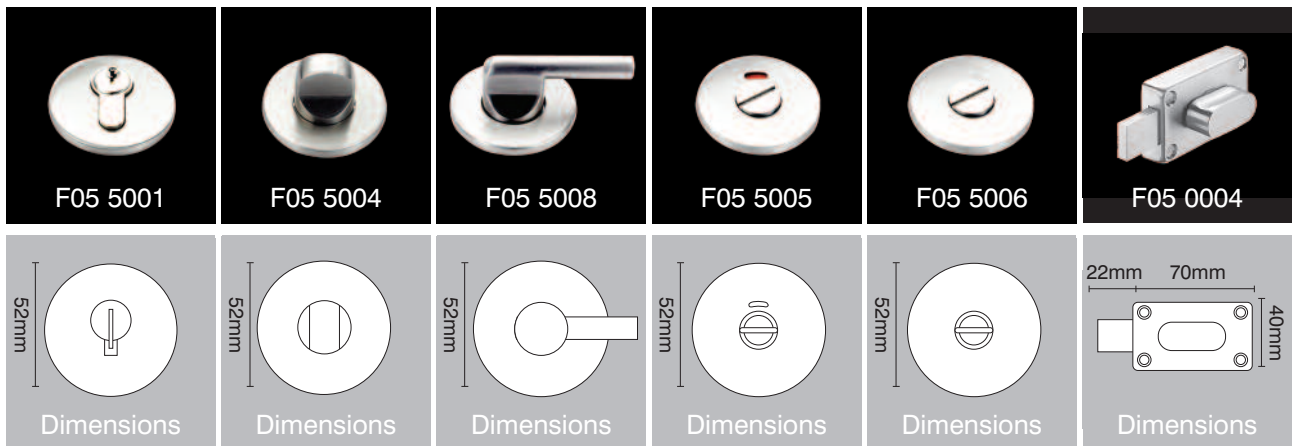

# Radius WC thumbturns and escutcheons round and oval

combinations

www.scottbeaven.co.uk

<p>52mm</p> <p>Dimensions</p> <p>Europrofile round 52 dia x 4mm escutcheon</p>	<p>52mm</p> <p>Dimensions</p> <p>Round 52 dia x 4mm WC thumbturn</p>	<p>52mm</p> <p>Dimensions</p> <p>Round 52 dia x 4mm WC disabled thumbturn</p>	<p>52mm</p> <p>Dimensions</p> <p>Round 52 dia x 4mm WC red white indicator rose</p>	<p>52mm</p> <p>Dimensions</p> <p>Round 52 dia x 4mm WC blank indicator rose</p>	<p>22mm 70mm</p> <p>40mm</p> <p>Dimensions</p> <p>WC cubicle lock (click here for PDF installation detail)</p>
--	--	---	---	---	--

<p>62mm</p> <p>45mm</p> <p>Dimensions</p> <p>Europrofile oval 62 x 45 x 4mm escutcheon</p>	<p>62mm</p> <p>45mm</p> <p>Dimensions</p> <p>Oval 62 x 45 x 4mm WC thumbturn</p>	<p>62mm</p> <p>45mm</p> <p>Dimensions</p> <p>Oval 62 x 45 x 4mm WC disabled thumbturn</p>	<p>62mm</p> <p>45mm</p> <p>Dimensions</p> <p>Oval 62 x 45 x 4mm WC red white indicator rose</p>	<p>62mm</p> <p>45mm</p> <p>Dimensions</p> <p>Oval 62 x 45 x 4mm WC blank indicator rose</p>	<p>25mm 76mm</p> <p>42mm</p> <p>Dimensions</p> <p>WC disabled cubicle lock (click here for PDF installation detail)</p>
--	--	---	---	---	---

# Radius WC thumbturns and escutcheons square and rectangular

combinations

[www.scottbeaven.co.uk](http://www.scottbeaven.co.uk)

				
<b>F05 5091</b>	<b>F05 5094</b>	<b>F05 5098</b>	<b>F05 5095</b>	<b>F05 5096</b>
				
Dimensions	Dimensions	Dimensions	Dimensions	Dimensions
Europrofile square 50 x 50 x 4mm escutcheon	Square 50 x 50 x 4mm WC thumbturn	Square 50 x 50 x 4mm WC disabled thumbturn	Square 50 x 50 x 4mm WC red white indicator rose	Square 50 x 50 x 4mm WC blank indicator rose