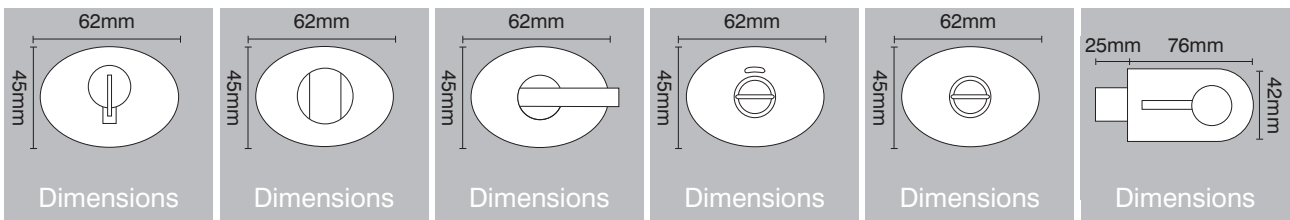

F05 5005
Round 52 dia x 4mm WC red white indicator rose

F05 5006
Round 52 dia x 4mm WC blank indicator rose

F05 004
WC cubicle lock (click here for PDF installation detail)

F05 5061
Europrofile oval 62 x 45 x 4mm escutcheon

F05 5064
Oval 62 x 45 x 4mm WC thumbturn

F05 5068
Oval 62 x 45 x 4mm WC disabled thumbturn

F05 5065
Oval 62 x 45 x 4mm WC red white indicator rose

F05 5066
Oval 62 x 45 x 4mm WC blank indicator rose

F05 008
WC disabled cubicle lock (click here for PDF installation detail)

F05 5091
Europrofile square 50 x 50 x 4mm escutcheon

F05 5094
Square 50 x 50 x 4mm WC thumbturn

F05 5098
Square 50 x 50 x 4mm WC disabled thumbturn

F05 5095
Square 50 x 50 x 4mm WC red white indicator rose

F05 5096
Square 50 x 50 x 4mm WC blank indicator rose

UK manufacture

Compliance BS EN1906

Finishes

Satin stainless steel

Polished stainless steel

Polished brass

Bronze on brass