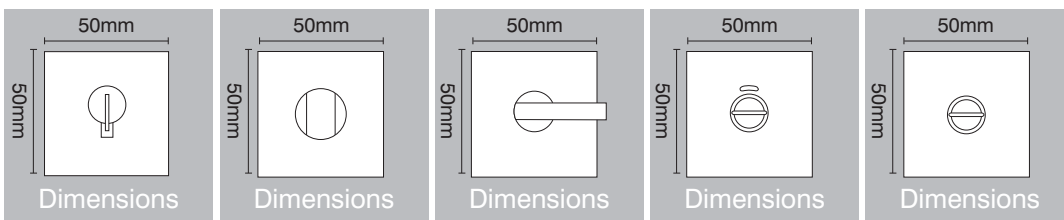

F05 5005
Round 52 dia x 4mm WC red white indicator rose

F05 5006
Round 52 dia x 4mm WC blank indicator rose

F05 004
WC cubicle lock (click here for PDF installation detail)

F05 5061
Europrofile oval 62 x 45 x 4mm escutcheon

F05 5064
Oval 62 x 45 x 4mm WC thumbturn

F05 5068
Oval 62 x 45 x 4mm WC disabled thumbturn

F05 5065
Oval 62 x 45 x 4mm WC red white indicator rose

F05 5066
Oval 62 x 45 x 4mm WC blank indicator rose

F05 008
WC disabled cubicle lock (click here for PDF installation detail)

F05 5091
Europrofile square 50 x 50 x 4mm escutcheon

F05 5094
Square 50 x 50 x 4mm WC thumbturn

F05 5098
Square 50 x 50 x 4mm WC disabled thumbturn

F05 5095
Square 50 x 50 x 4mm WC red white indicator rose

F05 5096
Square 50 x 50 x 4mm WC blank indicator rose

UK manufacture

Compliance BS EN1906

Finishes

Satin stainless steel

Polished stainless steel

Polished brass

Bronze on brass