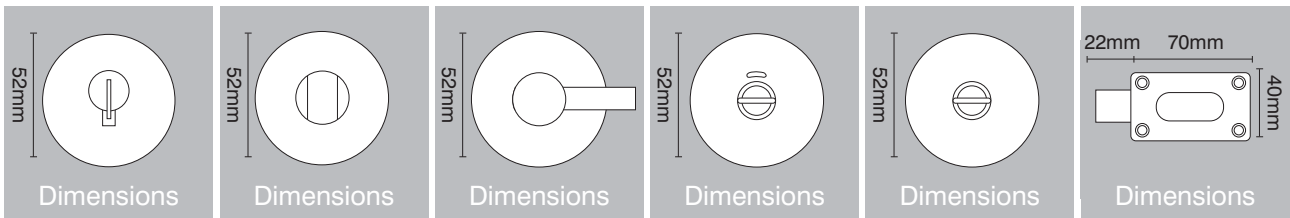

Radius WC thumbturns and escutcheons

combinations

www.scottbeaven.co.uk

F05 5001
Europrofile round 52 dia x 4mm escutcheon

F05 5004
Round 52 dia x 4mm WC thumbturn

F05 5008
Round 52 dia x 4mm WC disabled thumbturn

F05 5005
Round 52 dia x 4mm WC red white indicator rose

F05 5006
Round 52 dia x 4mm WC blank indicator rose

F05 004
WC cubicle lock (click here for PDF installation detail)

F05 5061
Europrofile oval 62 x 45 x 4mm escutcheon

F05 5064
Oval 62 x 45 x 4mm WC thumbturn

F05 5068
Oval 62 x 45 x 4mm WC disabled thumbturn

F05 5065
Oval 62 x 45 x 4mm WC red white indicator rose

F05 5066
Oval 62 x 45 x 4mm WC blank indicator rose

F05 008
WC disabled cubicle lock (click here for PDF installation detail)

F05 5096
Square 50 x 50 x 4mm WC blank indicator rose

UK manufacture

Compliance BS EN1906

Finishes

Satin stainless steel

Polished stainless steel

Polished brass

Bronze on brass