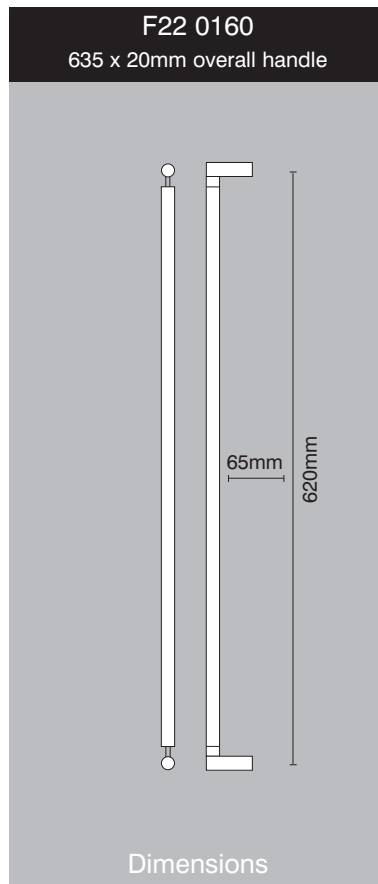

Radius F22 vertical pull handle

variations

www.scottbeaven.co.uk

UK manufacture

Finishes Satin stainless steel Polished stainless steel Polished brass Bronze on brass PVD