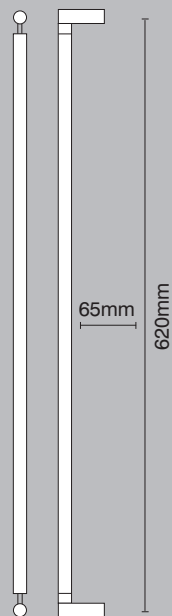

# Radius F22 vertical pull handle

variations

[www.scottbeaven.co.uk](http://www.scottbeaven.co.uk)

F22 0160

635 x 20mm overall handle

Dimensions

UK manufacture

**Finishes**

Satin stainless steel

Polished stainless steel

Polished brass

Bronze on brass