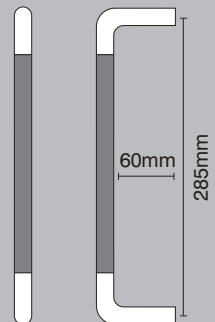

Radius F21 mezzo straight d pull handle

variations

www.scottbeaven.co.uk

F21 0960

770 x 19mm overall handle

Dimensions

F21 0160

620 x 19mm overall handle

Dimensions

F21 0060

305 x 19mm overall handle

Dimensions

UK manufacture

Finishes

Satin stainless steel

Polished stainless steel