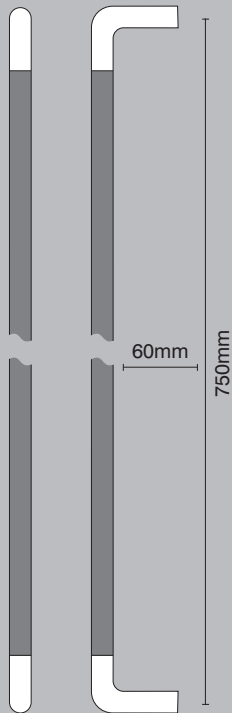

Radius F21 mezzo straight d pull handle

variations

www.scottbeaven.co.uk

F21 0960

770 x 19mm overall handle

Dimensions

F21 0160

620 x 19mm overall handle

Dimensions

F21 0060

305 x 19mm overall handle

Dimensions

UK manufacture

Finishes

Satin stainless steel

Polished stainless steel

Polished brass

Bronze on brass