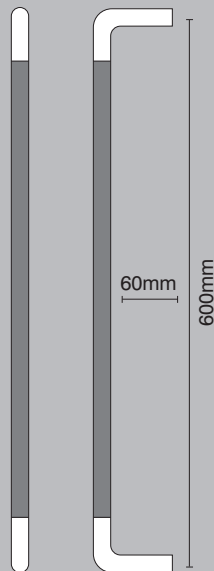

Radius F21 mezzo straight d pull handle

variations

www.scottbeaven.co.uk

F21 0960

770 x 19mm overall handle

Dimensions

F21 0160

620 x 19mm overall handle

Dimensions

F21 0060

305 x 19mm overall handle

Dimensions

UK manufacture

Finishes

Satin stainless steel

Polished stainless steel

Polished brass

Bronze on brass