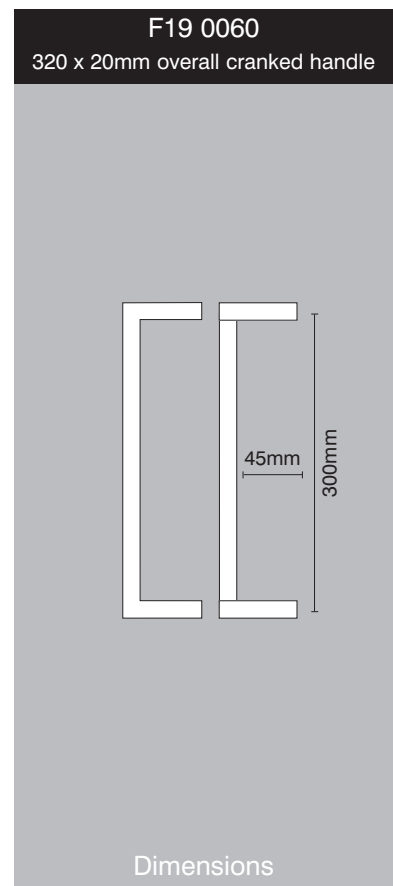

Radius F19 cranked mitre pull handle

variations

www.scottbeaven.co.uk

Additional sizes available upon request.

UK manufacture					
Finishes	Satin stainless steel	Polished stainless steel	Polished brass	Bronze on brass	PVD