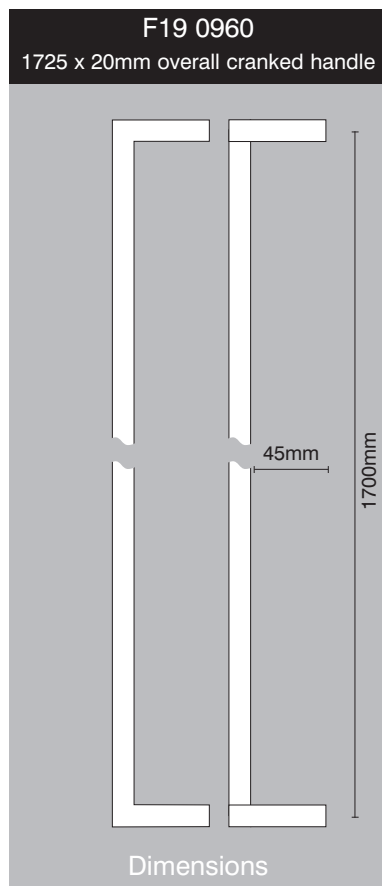

Radius F19 cranked mitre pull handle

variations

www.scottbeaven.co.uk

Additional sizes available upon request.

UK manufacture					
Finishes	Satin stainless steel	Polished stainless steel	Polished brass	Bronze on brass	PVD