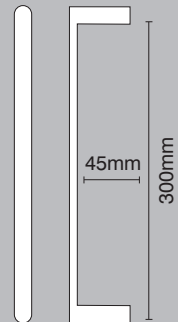

Radius F20 flat vertical pull handle

variations

www.scottbeaven.co.uk

F20 0960

1725 x 25mm overall handle

Dimensions

F20 0160

650 x 25mm overall handle

Dimensions

F20 0060

325 x 25mm overall handle

Dimensions

UK manufacture

Finishes

Satin stainless steel

Polished stainless steel