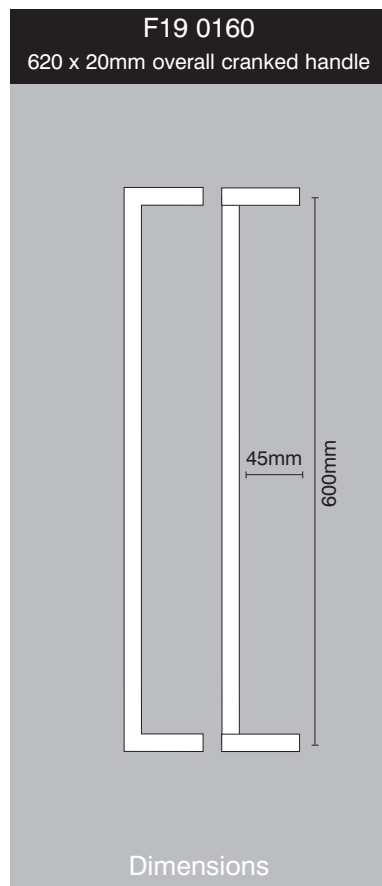

Radius F19 cranked mitre pull handle

variations

www.scottbeaven.co.uk

Additional sizes available upon request.

UK manufacture					
Finishes	Satin stainless steel	Polished stainless steel	Polished brass	Bronze on brass	PVD