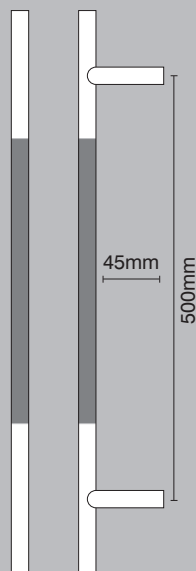

## Radius F17 bead blast straight pull handle

variations

[www.scottbeaven.co.uk](http://www.scottbeaven.co.uk)

F17 3960

1700 x 20mm overall handle

Dimensions

F17 3160

600 x 20mm overall handle

Dimensions

F17 3060

335 x 20mm overall handle

Dimensions

Additional sizes available upon request.