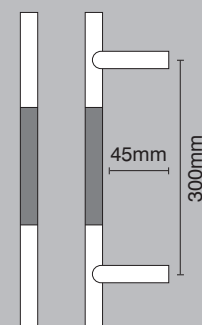

## Radius F17 bead blast straight pull handle

variations

[www.scottbeaven.co.uk](http://www.scottbeaven.co.uk)

F17 3960

1700 x 20mm overall handle

Dimensions

F17 3160

600 x 20mm overall handle

Dimensions

F17 3060

335 x 20mm overall handle

Dimensions

Additional sizes available upon request.