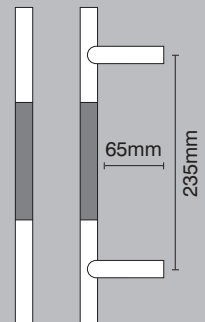

# Radius F17 bead blast straight pull handle

variations

[www.scottbeaven.co.uk](http://www.scottbeaven.co.uk)

**F17 0960**

1700 x 25mm overall handle

Dimensions

**F17 0160**

650 x 20mm overall handle

Dimensions

**F17 0060**

335 x 20mm overall handle

Dimensions

**UK manufacture**

**Finishes**

Satin stainless steel

Polished stainless steel