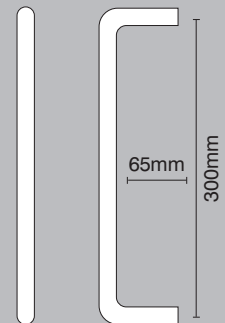

Radius F16 straight d pull handle

variations

www.scottbeaven.co.uk

F16 0960

1725 x 25mm overall handle

Dimensions

F16 0160

650 x 20mm overall handle

Dimensions

F16 0060

320 x 20mm overall handle

Dimensions

UK manufacture

Finishes

Satin stainless steel

Polished stainless steel