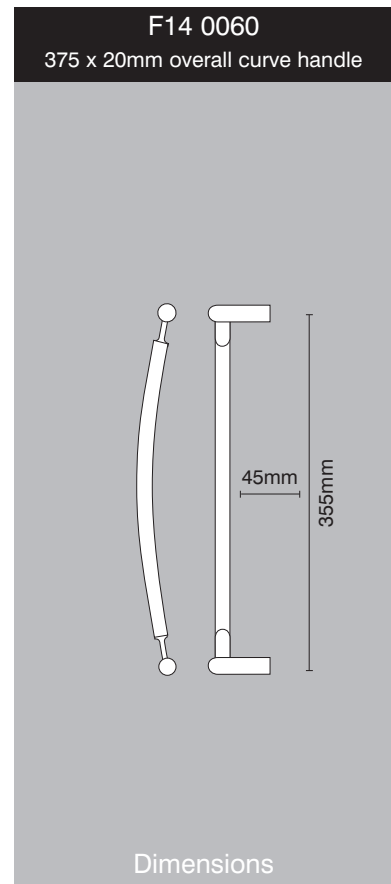

Radius F14 curve pull handle

variations

www.scottbeaven.co.uk

UK manufacture					
Finishes	Satin stainless steel	Polished stainless steel	Polished brass	Bronze on brass	PVD