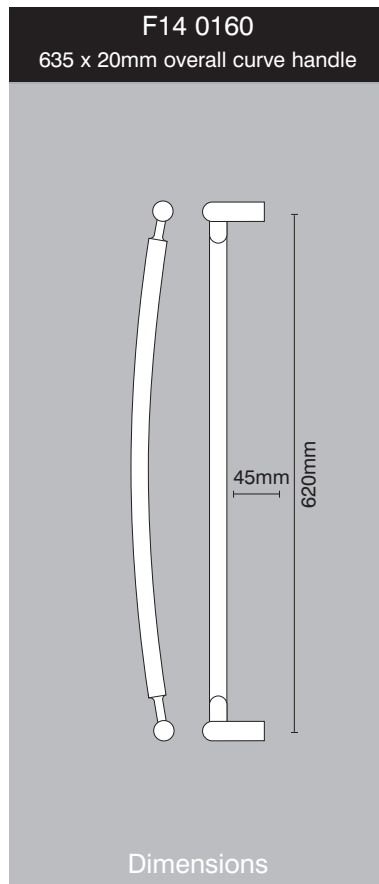

Radius F14 curve pull handle

variations

www.scottbeaven.co.uk

UK manufacture					
Finishes	Satin stainless steel	Polished stainless steel	Polished brass	Bronze on brass	PVD