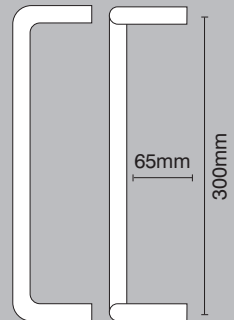

Radius F13 cranked pull handle

variations

www.scottbeaven.co.uk

F13 0960

1725 x 25mm overall handle

Dimensions

F13 0160

650 x 20mm overall handle

Dimensions

F13 0060

320 x 20mm overall handle

Dimensions

UK manufacture

Finishes

Satin stainless steel

Polished stainless steel