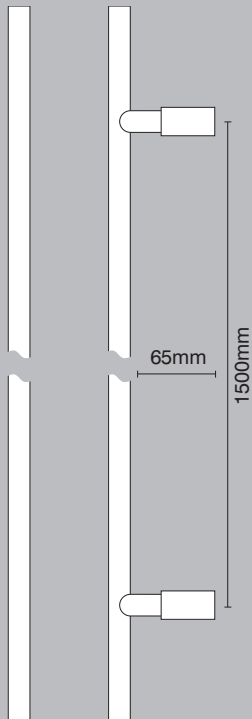

Radius F12 straight vertical pull handle

variations

www.scottbeaven.co.uk

F12 0960

1700 x 25mm overall handle

Dimensions

F12 0160

650 x 20mm overall handle

Dimensions

F12 0060

335 x 20mm overall handle

Dimensions

UK manufacture

Finishes

Satin stainless steel

Polished stainless steel