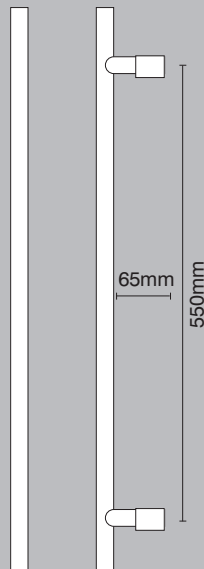

Radius F12 straight vertical pull handle

variations

www.scottbeaven.co.uk

F12 0960

1700 x 25mm overall handle

Dimensions

F12 0160

650 x 20mm overall handle

Dimensions

F12 0060

335 x 20mm overall handle

Dimensions

UK manufacture

Finishes

Satin stainless steel

Polished stainless steel