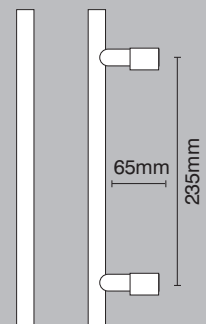

Radius F12 straight vertical pull handle

variations

www.scottbeaven.co.uk

F12 0960

1700 x 25mm overall handle

Dimensions

F12 0160

650 x 20mm overall handle

Dimensions

F12 0060

335 x 20mm overall handle

Dimensions

UK manufacture

Finishes

Satin stainless steel

Polished stainless steel