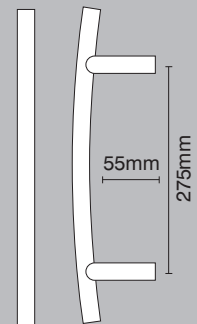

# Radius F11 curve away from door pull handle

variations

[www.scottbeaven.co.uk](http://www.scottbeaven.co.uk)

**F11 0960**

815 x 20mm overall curve handle

Dimensions

**F11 0060**

355 x 20mm overall curve handle

Dimensions

**UK manufacture**

**Finishes**

Satin stainless steel

Polished stainless steel

Polished brass

Bronze on brass