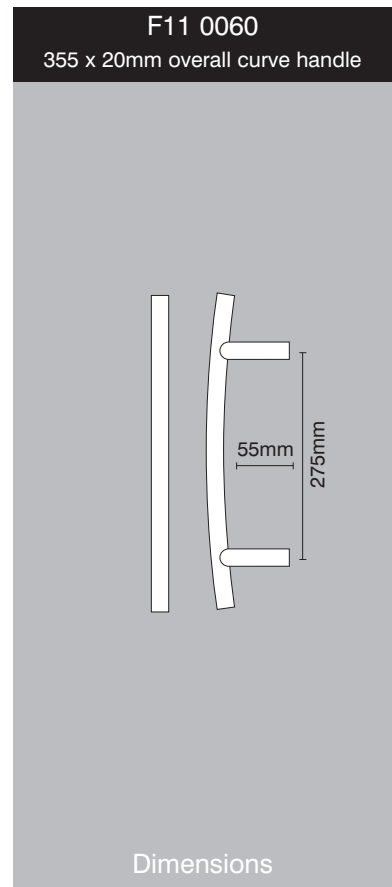

Radius F11 curve away from door pull handle variations

www.scottbeaven.co.uk

Additional sizes available upon request.

UK manufacture

Finishes Satin stainless steel Polished stainless steel Polished brass Bronze on brass PVD