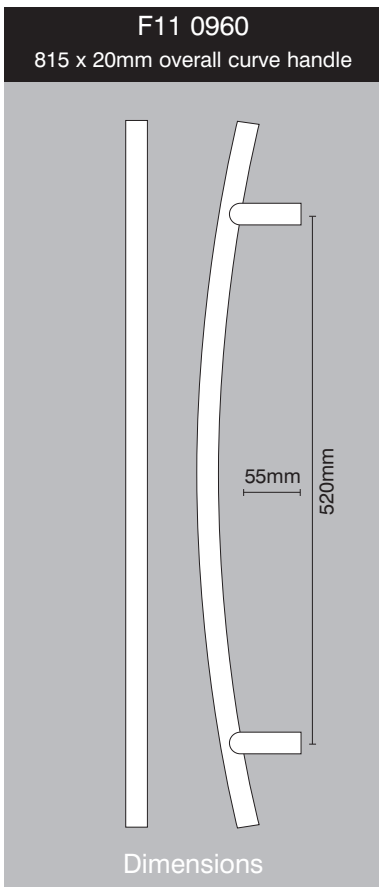

Radius F11 curve away from door pull handle variations

www.scottbeaven.co.uk

Additional sizes available upon request.

UK manufacture

Finishes Satin stainless steel Polished stainless steel Polished brass Bronze on brass PVD