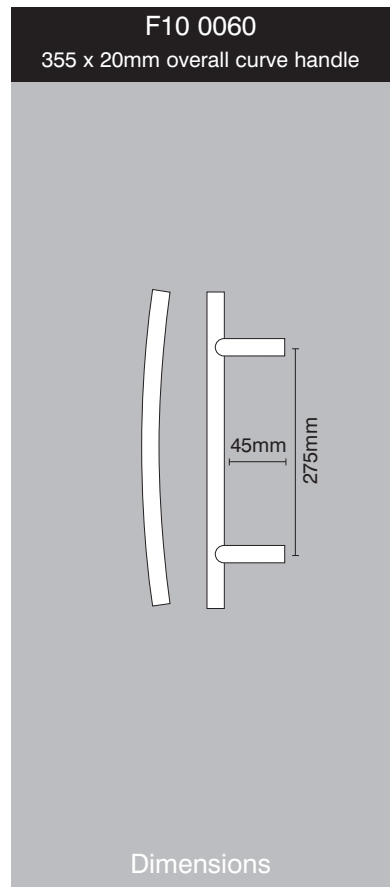

Radius F10 curve pull handle

variations www.scottbeaven.co.uk

Additional sizes available upon request.

UK manufacture					
Finishes	Satin stainless steel	Polished stainless steel	Polished brass	Bronze on brass	PVD