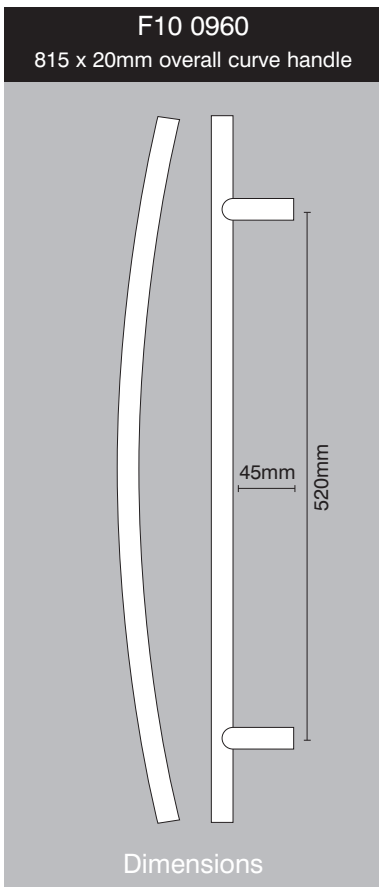

Radius F10 curve pull handle

variations www.scottbeaven.co.uk

Additional sizes available upon request.

UK manufacture					
Finishes	Satin stainless steel	Polished stainless steel	Polished brass	Bronze on brass	PVD