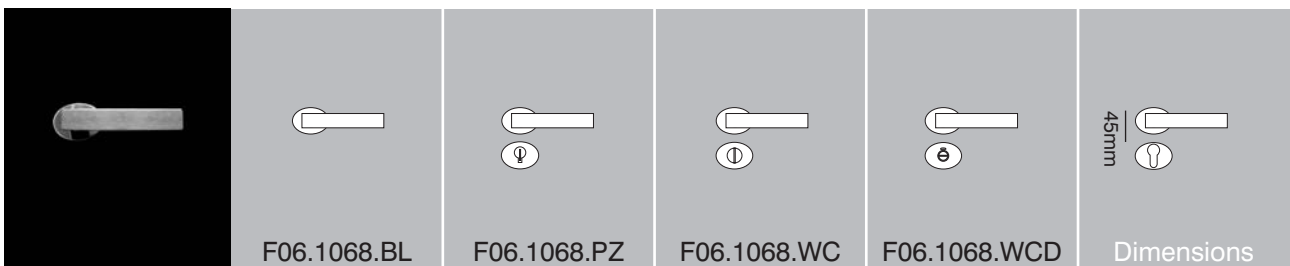

# Radius F06.1008 solid flat 30mm lever handle

combinations

[www.scottbeaven.co.uk](http://www.scottbeaven.co.uk)

30mm lever on 3mm thick laser-cut latchplate

30mm lever on 3mm thick laser-cut euro backplate

30mm lever on 52 x 52 x 4mm square concealed fixing rose

30mm lever on 52 dia x 4mm round slim concealed fixing rose

30mm lever on 62 x 45 x 4mm oval slim concealed fixing rose

**Dimensions** 134 x 25mm dia lever 50mm projection