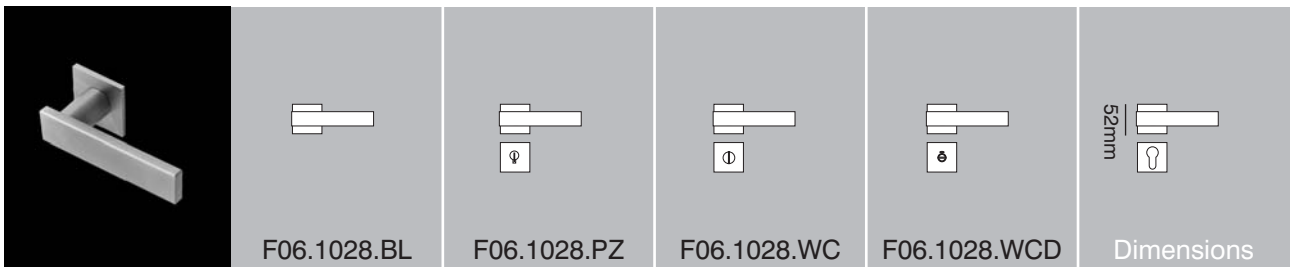

# Radius F06.1008 solid flat 30mm lever handle

combinations

[www.scottbeaven.co.uk](http://www.scottbeaven.co.uk)

30mm lever on 3mm thick laser-cut latchplate

30mm lever on 3mm thick laser-cut euro backplate

30mm lever on 52 x 52 x 4mm square concealed fixing rose

30mm lever on 52 dia x 4mm round slim concealed fixing rose

30mm lever on 62 x 45 x 4mm oval slim concealed fixing rose

**Dimensions** 134 x 25mm dia lever 50mm projection