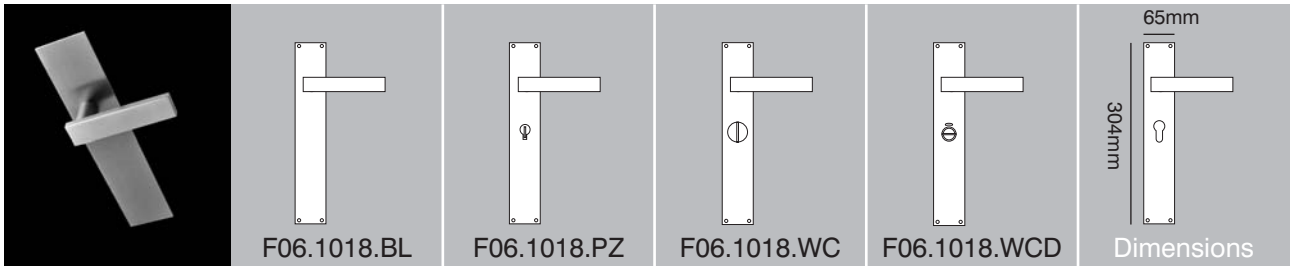

# Radius F06.1008 solid flat 30mm lever handle

combinations

[www.scottbeaven.co.uk](http://www.scottbeaven.co.uk)

30mm lever on 3mm thick laser-cut latchplate

30mm lever on 3mm thick laser-cut euro backplate

30mm lever on 52 x 52 x 4mm square concealed fixing rose

30mm lever on 52 dia x 4mm round slim concealed fixing rose

30mm lever on 62 x 45 x 4mm oval slim concealed fixing rose

**Dimensions** 134 x 25mm dia lever 50mm projection