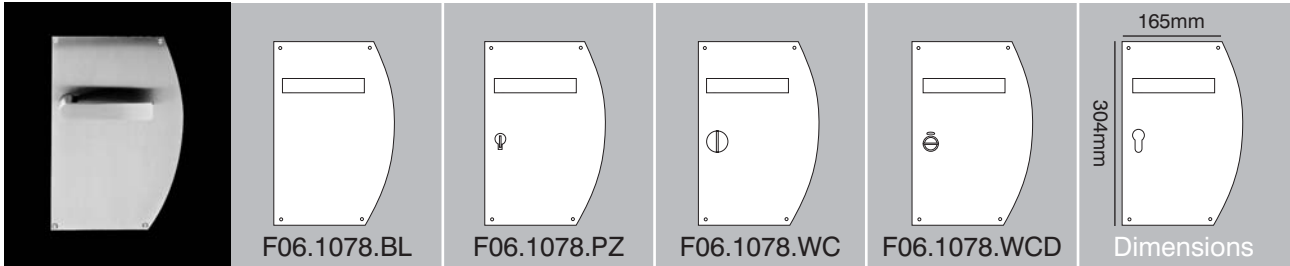

# Radius F06.1008 solid flat 30mm lever handle

combinations

[www.scottbeaven.co.uk](http://www.scottbeaven.co.uk)

30mm lever on 3mm thick laser-cut latchplate

30mm lever on 3mm thick laser-cut euro backplate

30mm lever on 52 x 52 x 4mm square concealed fixing rose

30mm lever on 52 dia x 4mm round slim concealed fixing rose

30mm lever on 62 x 45 x 4mm oval slim concealed fixing rose

**Dimensions** 134 x 25mm dia lever 50mm projection