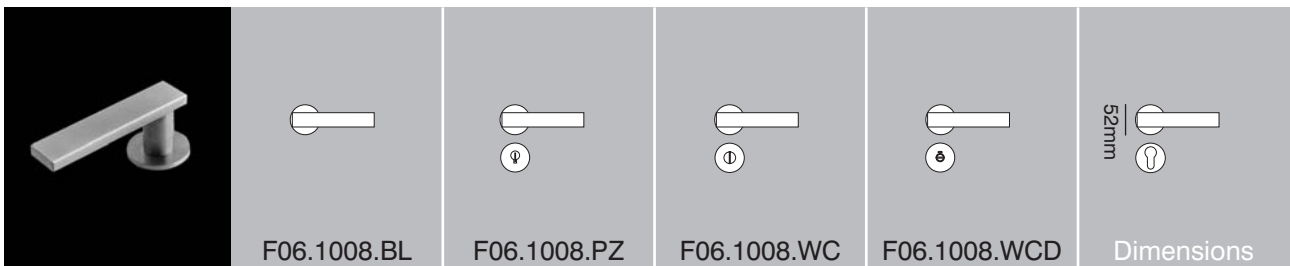

# Radius F06.1008 solid flat 30mm lever handle

combinations

[www.scottbeaven.co.uk](http://www.scottbeaven.co.uk)

30mm lever on 3mm thick laser-cut latchplate

30mm lever on 3mm thick laser-cut euro backplate

30mm lever on 52 x 52 x 4mm square concealed fixing rose

30mm lever on 52 dia x 4mm round slim concealed fixing rose

30mm lever on 62 x 45 x 4mm oval slim concealed fixing rose

**Dimensions** 134 x 25mm dia lever 50mm projection