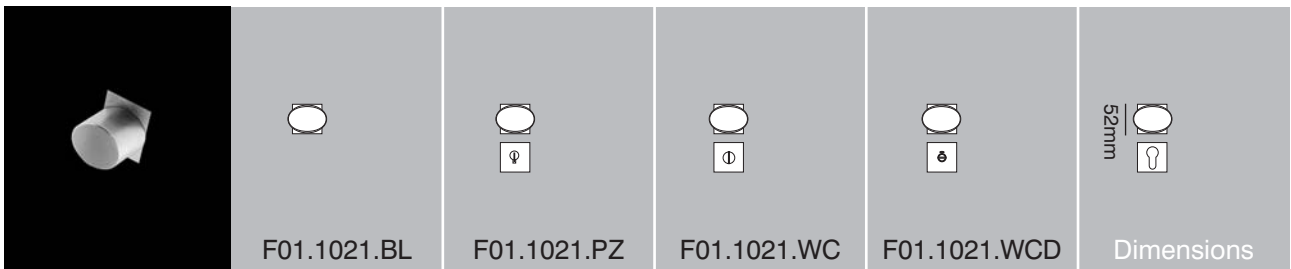

Radius F01.1001 solid oval knob handle

combinations

www.scottbeaven.co.uk

70 x 45mm dia knob on 3mm thick laser-cut latchplate

70 x 45mm knob on 3mm thick laser-cut euro backplate

70 x 45mm knob on 52 x 52 x 4mm square concealed fixing rose

70 x 45mm knob on 52 dia x 4mm round slim concealed fixing rose

70 x 45mm knob on 62 x 45 x 4mm oval slim concealed fixing rose

Dimensions 70 x 45mm knob 72mm projection

Compliance BS EN1906

Finishes Satin stainless steel Polished stainless steel Polished brass Bronze on brass