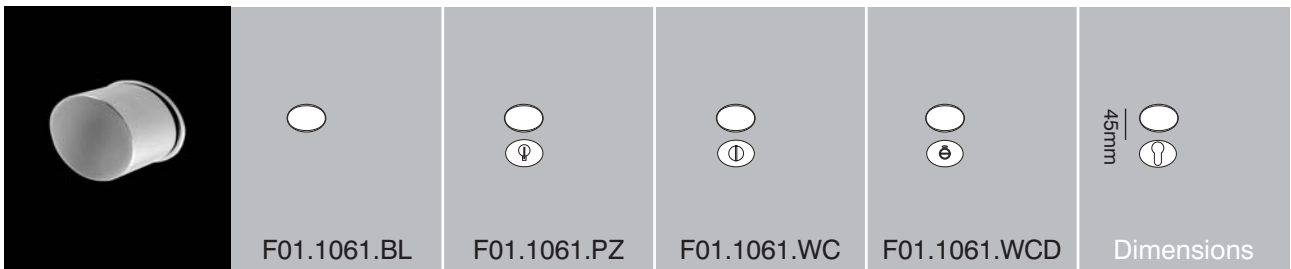

Radius F01.1001 solid oval knob handle

combinations

www.scottbeaven.co.uk

70 x 45mm dia knob on 3mm thick laser-cut latchplate

70 x 45mm knob on 3mm thick laser-cut euro backplate

70 x 45mm knob on 52 x 52 x 4mm square concealed fixing rose

70 x 45mm knob on 52 dia x 4mm round slim concealed fixing rose

70 x 45mm knob on 62 x 45 x 4mm oval slim concealed fixing rose

Dimensions 70 x 45mm knob 72mm projection

Compliance BS EN1906

Finishes Satin stainless steel Polished stainless steel Polished brass Bronze on brass