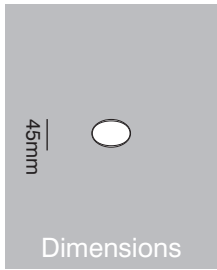

Radius F01.1001 solid oval knob handle

combinations

www.scottbeaven.co.uk

F01.1001. Knob on 52 x 4mm concealed fix round rose

F01.1061. Knob on 62 x 45 x 4mm concealed fix oval rose

F01.1021. Knob on 50 x 50 x 4mm concealed fix square rose

F01.1041. Knob on 62 x 40 x 4mm concealed fix rectangular rose

F01.1011. Knob on backplate. Available concealed or surface fix with sizes made to your requirements

Dimensions	70 x 45mm knob 72mm projection				Compliance	BS EN1906
Finishes	Satin stainless steel	Polished stainless steel	Polished brass	Bronze on brass	PVD	