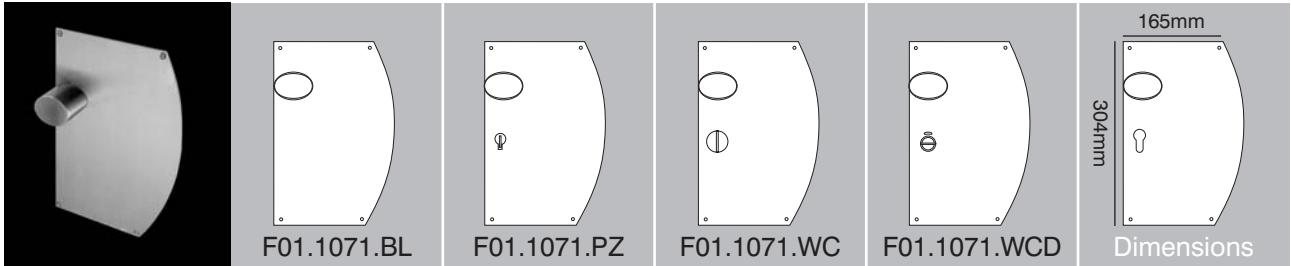

Radius F01.1001 solid oval knob handle

combinations

www.scottbeaven.co.uk

70 x 45mm dia knob on 3mm thick laser-cut latchplate

70 x 45mm knob on 3mm thick laser-cut euro backplate

70 x 45mm knob on 52 x 52 x 4mm square concealed fixing rose

70 x 45mm knob on 52 dia x 4mm round slim concealed fixing rose

70 x 45mm knob on 62 x 45 x 4mm oval slim concealed fixing rose

Dimensions 70 x 45mm knob 72mm projection

Compliance BS EN1906

Finishes Satin stainless steel Polished stainless steel Polished brass Bronze on brass