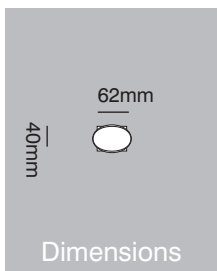

Radius F01.1001 solid oval knob handle

combinations

www.scottbeaven.co.uk

F01.1001. Knob on 52 x 4mm concealed fix round rose

F01.1061. Knob on 62 x 45 x 4mm concealed fix oval rose

F01.1021. Knob on 50 x 50 x 4mm concealed fix square rose

F01.1041. Knob on 62 x 40 x 4mm concealed fix rectangular rose

F01.1011. Knob on backplate. Available concealed or surface fix with sizes made to your requirements

Dimensions	70 x 45mm knob 72mm projection				Compliance	BS EN1906
Finishes	Satin stainless steel	Polished stainless steel	Polished brass	Bronze on brass	PVD	