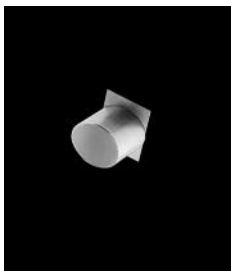

Radius F01.1001 solid oval knob handle

combinations

www.scottbeaven.co.uk

F01.1001. Knob on 52 x 4mm concealed fix round rose

F01.1061. Knob on 62 x 45 x 4mm concealed fix oval rose

F01.1021. Knob on 50 x 50 x 4mm concealed fix square rose

F01.1041. Knob on 62 x 40 x 4mm concealed fix rectangular rose

F01.1011. Knob on backplate. Available concealed or surface fix with sizes made to your requirements

Dimensions	70 x 45mm knob 72mm projection				Compliance	BS EN1906
Finishes	Satin stainless steel	Polished stainless steel	Polished brass	Bronze on brass	PVD	