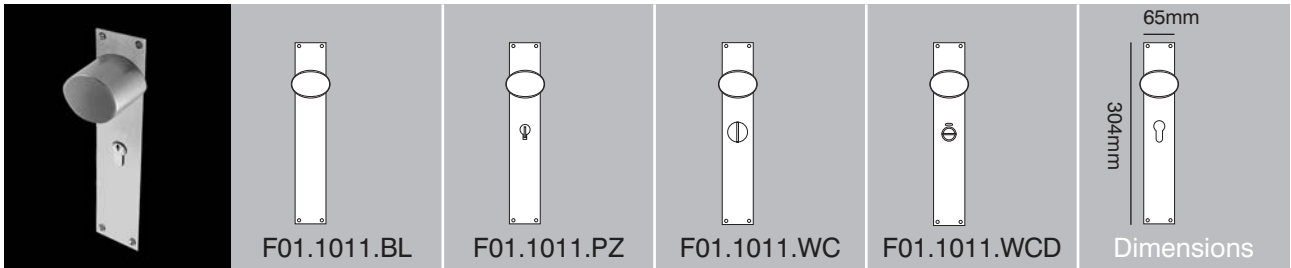

Radius F01.1001 solid oval knob handle

combinations

www.scottbeaven.co.uk

70 x 45mm dia knob on 3mm thick laser-cut latchplate

70 x 45mm knob on 3mm thick laser-cut euro backplate

70 x 45mm knob on 52 x 52 x 4mm square concealed fixing rose

70 x 45mm knob on 52 dia x 4mm round slim concealed fixing rose

70 x 45mm knob on 62 x 45 x 4mm oval slim concealed fixing rose

Dimensions 70 x 45mm knob 72mm projection

Compliance BS EN1906

Finishes Satin stainless steel Polished stainless steel Polished brass Bronze on brass