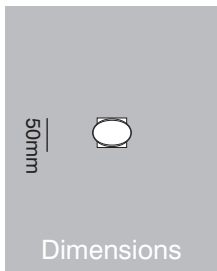

Radius F01.1001 solid oval knob handle

combinations

www.scottbeaven.co.uk

F01.1001. Knob on 52 x 4mm concealed fix round rose

F01.1061. Knob on 62 x 45 x 4mm concealed fix oval rose

F01.1021. Knob on 50 x 50 x 4mm concealed fix square rose

F01.1041. Knob on 62 x 40 x 4mm concealed fix rectangular rose

F01.1011. Knob on backplate. Available concealed or surface fix with sizes made to your requirements

Dimensions	70 x 45mm knob 72mm projection				Compliance	BS EN1906
Finishes	Satin stainless steel	Polished stainless steel	Polished brass	Bronze on brass	PVD	