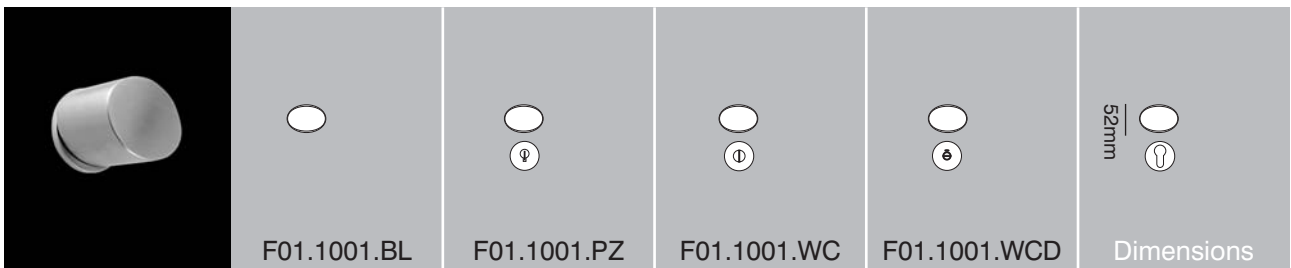

Radius F01.1001 solid oval knob handle

combinations

www.scottbeaven.co.uk

70 x 45mm dia knob on 3mm thick laser-cut latchplate

70 x 45mm knob on 3mm thick laser-cut euro backplate

70 x 45mm knob on 52 x 52 x 4mm square concealed fixing rose

70 x 45mm knob on 52 dia x 4mm round slim concealed fixing rose

70 x 45mm knob on 62 x 45 x 4mm oval slim concealed fixing rose

Dimensions 70 x 45mm knob 72mm projection

Compliance BS EN1906

Finishes Satin stainless steel Polished stainless steel Polished brass Bronze on brass