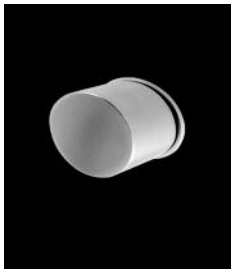

Radius F01.1001 solid oval knob handle

combinations

www.scottbeaven.co.uk

F01.1001. Knob on 52 x 4mm concealed fix round rose

F01.1061. Knob on 62 x 45 x 4mm concealed fix oval rose

F01.1021. Knob on 50 x 50 x 4mm concealed fix square rose

F01.1041. Knob on 62 x 40 x 4mm concealed fix rectangular rose

F01.1011. Knob on backplate. Available concealed or surface fix with sizes made to your requirements

Dimensions	70 x 45mm knob 72mm projection				Compliance	BS EN1906
Finishes	Satin stainless steel	Polished stainless steel	Polished brass	Bronze on brass	PVD	