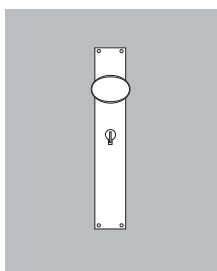

Radius F01.1001 solid oval knob handle

combinations

www.scottbeaven.co.uk

F01.1001. Knob on 52 x 4mm concealed fix round rose

F01.1061. Knob on 62 x 45 x 4mm concealed fix oval rose

F01.1021. Knob on 50 x 50 x 4mm concealed fix square rose

F01.1041. Knob on 62 x 40 x 4mm concealed fix rectangular rose

F01.1011. Knob on backplate. Available concealed or surface fix with sizes made to your requirements

Dimensions	70 x 45mm knob 72mm projection				Compliance	BS EN1906
Finishes	Satin stainless steel	Polished stainless steel	Polished brass	Bronze on brass	PVD	