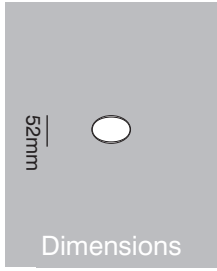

Radius F01.1001 solid oval knob handle

combinations

www.scottbeaven.co.uk

F01.1001. Knob on 52 x 4mm concealed fix round rose

F01.1061. Knob on 62 x 45 x 4mm concealed fix oval rose

F01.1021. Knob on 50 x 50 x 4mm concealed fix square rose

F01.1041. Knob on 62 x 40 x 4mm concealed fix rectangular rose

F01.1011. Knob on backplate. Available concealed or surface fix with sizes made to your requirements

Dimensions	70 x 45mm knob 72mm projection				Compliance	BS EN1906
Finishes	Satin stainless steel	Polished stainless steel	Polished brass	Bronze on brass	PVD	