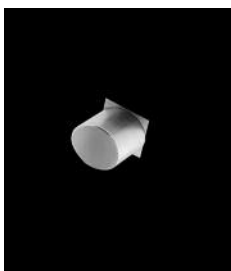

Radius F01.1001 solid oval knob handle

combinations

www.scottbeaven.co.uk

F01.1001. Knob on 52 x 4mm concealed fix round rose

F01.1061. Knob on 62 x 45 x 4mm concealed fix oval rose

F01.1021. Knob on 50 x 50 x 4mm concealed fix square rose

F01.1041. Knob on 62 x 40 x 4mm concealed fix rectangular rose

F01.1011. Knob on backplate. Available concealed or surface fix with sizes made to your requirements

Dimensions	70 x 45mm knob 72mm projection				Compliance	BS EN1906
Finishes	Satin stainless steel	Polished stainless steel	Polished brass	Bronze on brass	PVD	