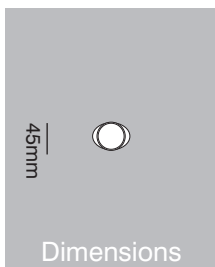

Radius F02.1001 solid round knob handle

combinations

www.scottbeaven.co.uk

F02.1001. Knob on 52 x 4mm concealed fix round rose

F02.1061. Knob on 62 x 45 x 4mm concealed fix oval rose

F02.1021. Knob on 50 x 50 x 4mm concealed fix square rose

F02.1041. Knob on 62 x 40 x 4mm concealed fix rectangular rose

F02.1011. Knob on backplate. Available concealed or surface fix with sizes made to your requirements

Dimensions 52mm knob 72mm projection

Compliance BS EN1906