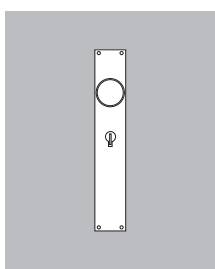

Radius F02.1001 solid round knob handle

combinations

www.scottbeaven.co.uk

F02.1001. Knob on 52 x 4mm concealed fix round rose

F02.1061. Knob on 62 x 45 x 4mm concealed fix oval rose

F02.1021. Knob on 50 x 50 x 4mm concealed fix square rose

F02.1041. Knob on 62 x 40 x 4mm concealed fix rectangular rose

F02.1011. Knob on backplate. Available concealed or surface fix with sizes made to your requirements

Dimensions 52mm knob 72mm projection

Compliance BS EN1906