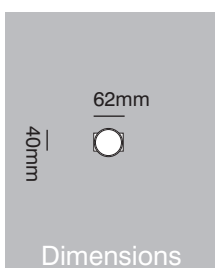

Radius F02.1001 solid round knob handle

combinations

www.scottbeaven.co.uk

F02.1001. Knob on 52 x 4mm concealed fix round rose

F02.1061. Knob on 62 x 45 x 4mm concealed fix oval rose

F02.1021. Knob on 50 x 50 x 4mm concealed fix square rose

F02.1041. Knob on 62 x 40 x 4mm concealed fix rectangular rose

F02.1011. Knob on backplate. Available concealed or surface fix with sizes made to your requirements

Dimensions 52mm knob 72mm projection

Compliance BS EN1906