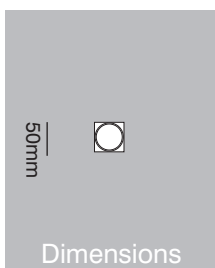

Radius F02.1001 solid round knob handle

combinations

www.scottbeaven.co.uk

F02.1001. Knob on 52 x 4mm concealed fix round rose

F02.1061. Knob on 62 x 45 x 4mm concealed fix oval rose

F02.1021. Knob on 50 x 50 x 4mm concealed fix square rose

F02.1041. Knob on 62 x 40 x 4mm concealed fix rectangular rose

F02.1011. Knob on backplate. Available concealed or surface fix with sizes made to your requirements

Dimensions 52mm knob 72mm projection

Compliance BS EN1906