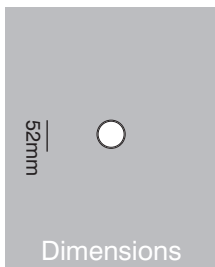

Radius F02.1001 solid round knob handle

combinations

www.scottbeaven.co.uk

F02.1001. Knob on 52 x 4mm concealed fix round rose

F02.1061. Knob on 62 x 45 x 4mm concealed fix oval rose

F02.1021. Knob on 50 x 50 x 4mm concealed fix square rose

F02.1041. Knob on 62 x 40 x 4mm concealed fix rectangular rose

F02.1011. Knob on backplate. Available concealed or surface fix with sizes made to your requirements

Dimensions 52mm knob 72mm projection

Compliance BS EN1906