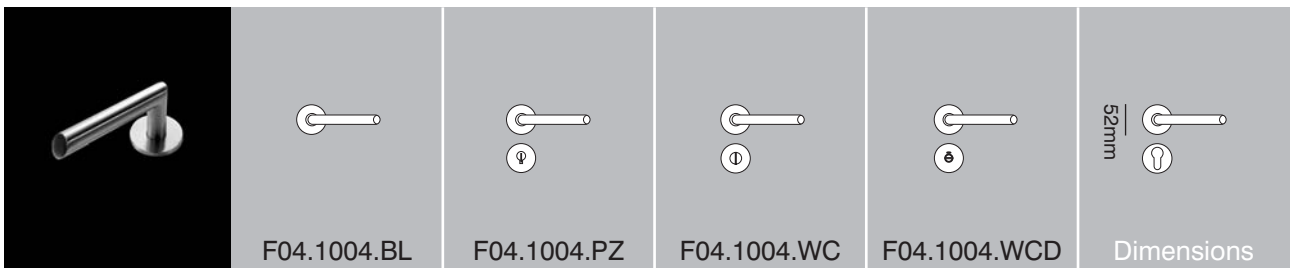

# Radius F04.1004 solid 20mm dia oval mitre lever handle

combinations

[www.scottbeaven.co.uk](http://www.scottbeaven.co.uk)

20mm lever on 3mm thick laser-cut latchplate

20mm lever on 3mm thick laser-cut euro backplate

20mm lever on 52 x 52 x 4mm square concealed fixing rose

20mm lever on 52 dia x 4mm round slim concealed fixing rose

20mm lever on 62 x 45 x 4mm oval slim concealed fixing rose

**Dimensions** 130 x 20mm dia lever 60mm projection