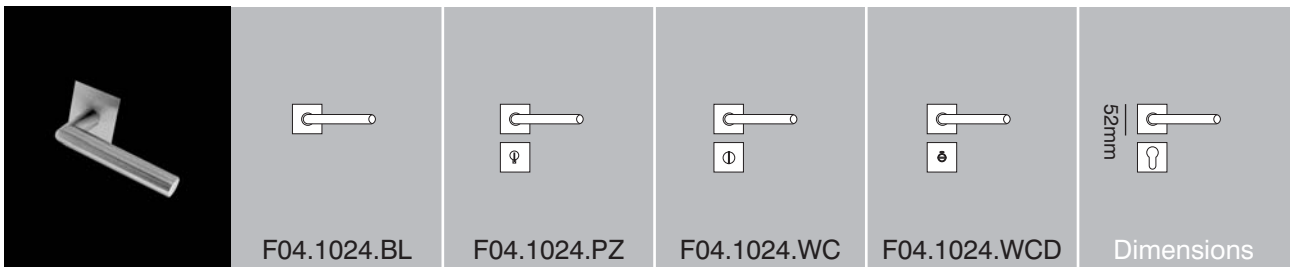

# Radius F04.1004 solid 20mm dia oval mitre lever handle

combinations

[www.scottbeaven.co.uk](http://www.scottbeaven.co.uk)

20mm lever on 3mm thick laser-cut latchplate

20mm lever on 3mm thick laser-cut euro backplate

20mm lever on 52 x 52 x 4mm square concealed fixing rose

20mm lever on 52 dia x 4mm round slim concealed fixing rose

20mm lever on 62 x 45 x 4mm oval slim concealed fixing rose

**Dimensions** 130 x 20mm dia lever 60mm projection