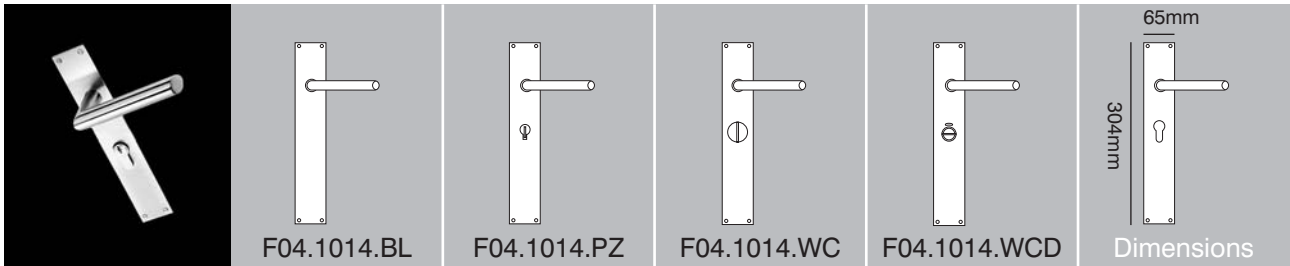

# Radius F04.1004 solid 20mm dia oval mitre lever handle

combinations

[www.scottbeaven.co.uk](http://www.scottbeaven.co.uk)

20mm lever on 3mm thick laser-cut latchplate

20mm lever on 3mm thick laser-cut euro backplate

20mm lever on 52 x 52 x 4mm square concealed fixing rose

20mm lever on 52 dia x 4mm round slim concealed fixing rose

20mm lever on 62 x 45 x 4mm oval slim concealed fixing rose

**Dimensions** 130 x 20mm dia lever 60mm projection