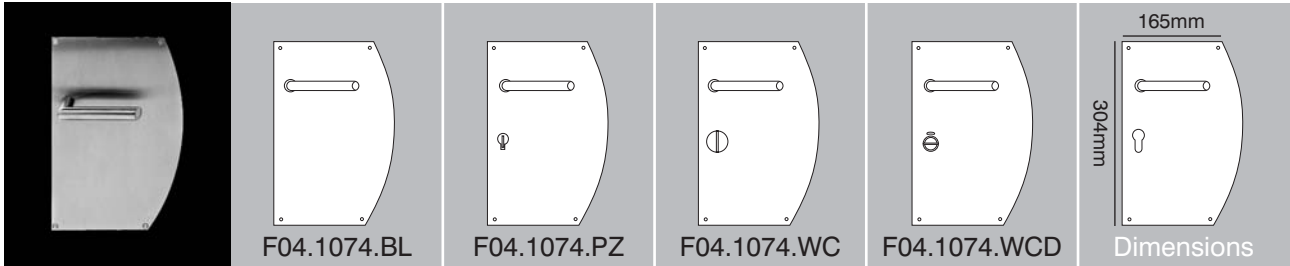

# Radius F04.1004 solid 20mm dia oval mitre lever handle

combinations

[www.scottbeaven.co.uk](http://www.scottbeaven.co.uk)

20mm lever on 3mm thick laser-cut latchplate

20mm lever on 3mm thick laser-cut euro backplate

20mm lever on 52 x 52 x 4mm square concealed fixing rose

20mm lever on 52 dia x 4mm round slim concealed fixing rose

20mm lever on 62 x 45 x 4mm oval slim concealed fixing rose

**Dimensions** 130 x 20mm dia lever 60mm projection