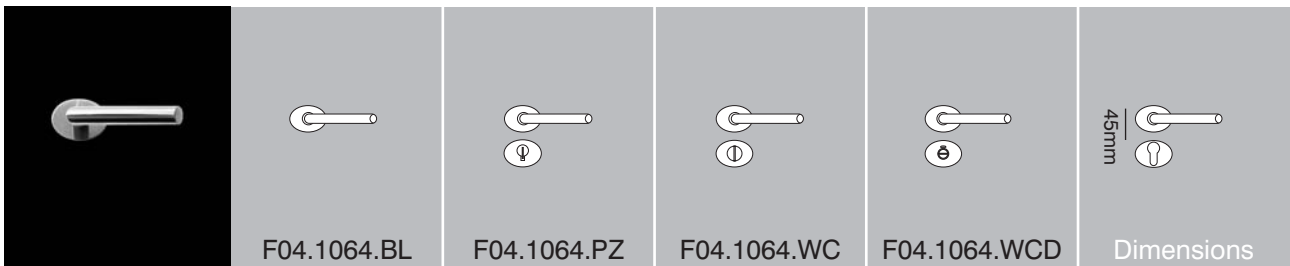

# Radius F04.1004 solid 20mm dia oval mitre lever handle

combinations

[www.scottbeaven.co.uk](http://www.scottbeaven.co.uk)

20mm lever on 3mm thick laser-cut latchplate

20mm lever on 3mm thick laser-cut euro backplate

20mm lever on 52 x 52 x 4mm square concealed fixing rose

20mm lever on 52 dia x 4mm round slim concealed fixing rose

20mm lever on 62 x 45 x 4mm oval slim concealed fixing rose

**Dimensions** 130 x 20mm dia lever 60mm projection