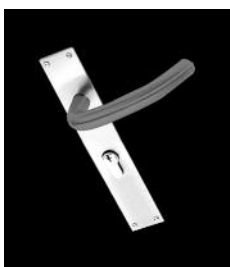

Radius F02.1002M solid 19mm dia mezzo-grip curve to door lever handle combinations

www.scottbeaven.co.uk

A hard-wearing stove enamel finish to give texture and visual contrast to the rose or vice versa. Great for schools and nurseries to add a splash of colour.

F02.1002M. Lever on 52 x 4mm concealed fix round rose

F02.1062M. Lever on 62 x 45 x 4mm concealed fix oval rose

F02.1022M. Lever on 50 x 50 x 4mm concealed fix square rose

F02.1042M. Lever on 62 x 40 x 4mm concealed fix rectangular rose

F02.1012. Lever on backplate. Available concealed or surface fix with sizes made to your requirements

Dimensions Minimum 95mm hand-grip zone on lever with 45mm grip zone from face of door **Compliance** BS EN1906
Finishes RAL colours