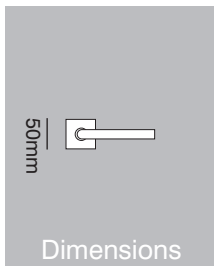

Radius F02.1002M solid 19mm dia mezzo-grip curve to door lever handle combinations

www.scottbeaven.co.uk

A hard-wearing stove enamel finish to give texture and visual contrast to the rose or vice versa. Great for schools and nurseries to add a splash of colour.

F02.1002M. Lever on 52 x 4mm concealed fix round rose

F02.1062M. Lever on 62 x 45 x 4mm concealed fix oval rose

F02.1022M. Lever on 50 x 50 x 4mm concealed fix square rose

F02.1042M. Lever on 62 x 40 x 4mm concealed fix rectangular rose

F02.1012. Lever on backplate. Available concealed or surface fix with sizes made to your requirements

Dimensions Minimum 95mm hand-grip zone on lever with 45mm grip zone from face of door **Compliance** BS EN1906
Finishes RAL colours