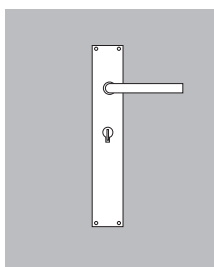

Radius F02.1002M solid 19mm dia mezzo-grip curve to door lever handle combinations

www.scottbeaven.co.uk

A hard-wearing stove enamel finish to give texture and visual contrast to the rose or vice versa. Great for schools and nurseries to add a splash of colour.

F02.1002M. Lever on 52 x 4mm concealed fix round rose

F02.1062M. Lever on 62 x 45 x 4mm concealed fix oval rose

F02.1022M. Lever on 50 x 50 x 4mm concealed fix square rose

F02.1042M. Lever on 62 x 40 x 4mm concealed fix rectangular rose

F02.1012. Lever on backplate. Available concealed or surface fix with sizes made to your requirements

Dimensions Minimum 95mm hand-grip zone on lever with 45mm grip zone from face of door **Compliance** BS EN1906
Finishes RAL colours