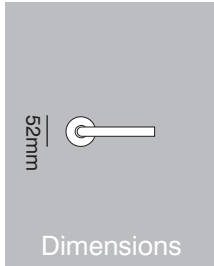

Radius F02.1002M solid 19mm dia mezzo-grip curve to door lever handle combinations

www.scottbeaven.co.uk

A hard-wearing stove enamel finish to give texture and visual contrast to the rose or vice versa. Great for schools and nurseries to add a splash of colour.

F02.1002M. Lever on 52 x 4mm concealed fix round rose

F02.1062M. Lever on 62 x 45 x 4mm concealed fix oval rose

F02.1022M. Lever on 50 x 50 x 4mm concealed fix square rose

F02.1042M. Lever on 62 x 40 x 4mm concealed fix rectangular rose

F02.1012. Lever on backplate. Available concealed or surface fix with sizes made to your requirements

Dimensions Minimum 95mm hand-grip zone on lever with 45mm grip zone from face of door **Compliance** BS EN1906
Finishes RAL colours