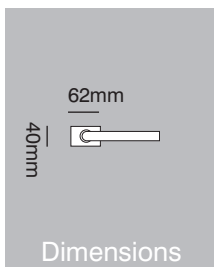

F02.1002M. Lever on 52 x 4mm concealed fix round rose

F02.1062M. Lever on 62 x 45 x 4mm concealed fix oval rose

F02.1022M. Lever on 50 x 50 x 4mm concealed fix square rose

F02.1042M. Lever on 62 x 40 x 4mm concealed fix rectangular rose

F02.1012. Lever on backplate. Available concealed or surface fix with sizes made to your requirements

Dimensions Minimum 95mm hand-grip zone on lever with 45mm grip zone from face of door **Compliance** BS EN1906
Finishes RAL colours