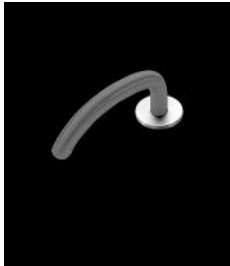

We also offer all aspects of architectural ironmongery to complement our range of stylish handles. With a full range of hinges, door closers, locks etc, you can rest assured we will specify the correct product to suit your application. Please ask for further details.

Radius F02.1002M solid 19mm dia mezzo-grip curve to door lever handle combinations

www.scottbeaven.co.uk

A hard-wearing stove enamel finish to give texture and visual contrast to the rose or vice versa. Great for schools and nurseries to add a splash of colour.

F02.1002M. Lever on 52 x 4mm concealed fix round rose

F02.1062M. Lever on 62 x 45 x 4mm concealed fix oval rose

F02.1022M. Lever on 50 x 50 x 4mm concealed fix square rose

F02.1042M. Lever on 62 x 40 x 4mm concealed fix rectangular rose

F02.1012. Lever on backplate. Available concealed or surface fix with sizes made to your requirements

Dimensions Minimum 95mm hand-grip zone on lever with 45mm grip zone from face of door **Compliance** BS EN1906
Finishes RAL colours