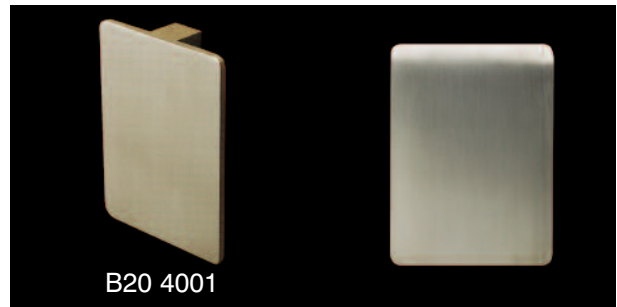

Radius furniture handles

variations

www.scottbeaven.co.uk

B24 4110

Dimensions

Oval furniture handle 62 x 45mm (80 x 65mm overall)

B20 4001

Pad handle with concealed fixings

B21 4010

Dimensions

Flush handle in two sizes 120 x 40mm & 150 x 52mm overall

B26 4001

Dimensions

25mm dia flat d-section cupboard handle

B28 4111

Dimensions