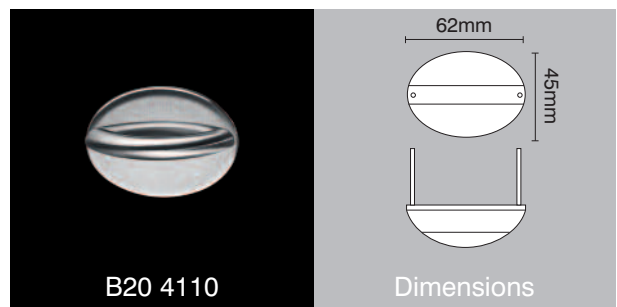

Radius furniture handles

variations

www.scottbeaven.co.uk

B24 4110

Dimensions

Oval furniture handle 62 x 45mm (80 x 65mm overall)

B20 4001

Pad handle with concealed fixings

B21 4010

Dimensions

Flush handle in two sizes 120 x 40mm & 150 x 52mm overall

B26 4001

Dimensions

25mm dia flat d-section cupboard handle

B28 4111

Dimensions

Circular flush handle in two sizes 106mm dia & 80mm dia

B26 4040

Dimensions

Radius rectangular flush handle

B01 1001

Dimensions

Oval knob with concealed fixings

B23 4040

Dimensions

Radius flush handle in two sizes (click for alternative specification PDF)

B02 1001

Dimensions

Round ball knob with concealed fixings

B20 4110

Dimensions

Radius oval 62 x 45mm cupboard handle