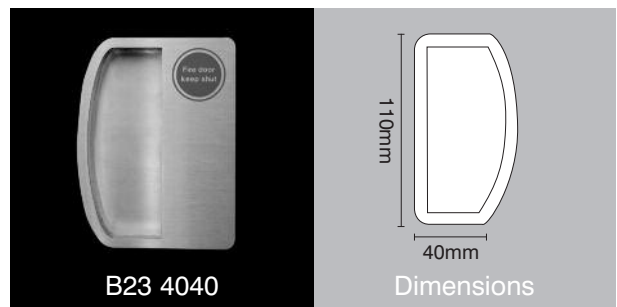

Radius furniture handles

variations

www.scottbeaven.co.uk

B24 4110

Dimensions

Oval furniture handle 62 x 45mm (80 x 65mm overall)

B20 4001

Pad handle with concealed fixings

B21 4010

Dimensions

Flush handle in two sizes 120 x 40mm & 150 x 52mm overall

B26 4001

Dimensions

25mm dia flat d-section cupboard handle

B28 4111

Dimensions

Circular flush handle in two sizes 106mm dia & 80mm dia

B26 4040

Dimensions

Radius rectangular flush handle

B01 1001

Dimensions

Oval knob with concealed fixings

B23 4040

Dimensions

Radius flush handle in two sizes (click for alternative specification PDF)

B02 1001

Dimensions

Round ball knob with concealed fixings

B20 4110

Dimensions

Radius oval 62 x 45mm cupboard handle