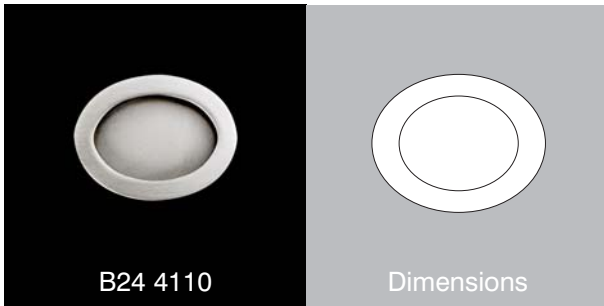

## variations

www.scottbeaven.co.uk

Oval furniture handle 62 x 45mm (80 x 65mm overall)

Pad handle with concealed fixings

Flush handle in two sizes 120 x 40mm & 150 x 52mm overall

25mm dia flat d-section cupboard handle

Circular flush handle in two sizes 106mm dia & 80mm dia

Radius rectangular flush handle

Oval knob with concealed fixings

Radius flush handle in two sizes (click for alternative specification PDF)

Round ball knob with concealed fixings