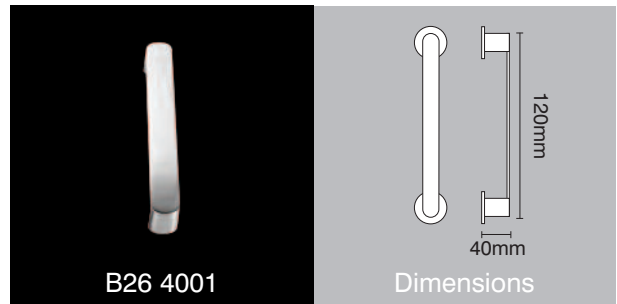

Radius furniture handles

variations

www.scottbeaven.co.uk

B24 4110

Dimensions

Oval furniture handle 62 x 45mm (80 x 65mm overall)

B20 4001

Pad handle with concealed fixings

B21 4010

Dimensions

Flush handle in two sizes 120 x 40mm & 150 x 52mm overall

B26 4001

Dimensions

25mm dia flat d-section cupboard handle

B28 4111

Dimensions

Circular flush handle in two sizes 106mm dia & 80mm dia

B26 4040

Dimensions

Radius rectangular flush handle

B01 1001

Dimensions

Oval knob with concealed fixings

B23 4040

Dimensions

Radius flush handle in two sizes (click for alternative specification PDF)

B02 1001

Dimensions

Round ball knob with concealed fixings

B20 4110

Dimensions

Radius oval 62 x 45mm cupboard handle