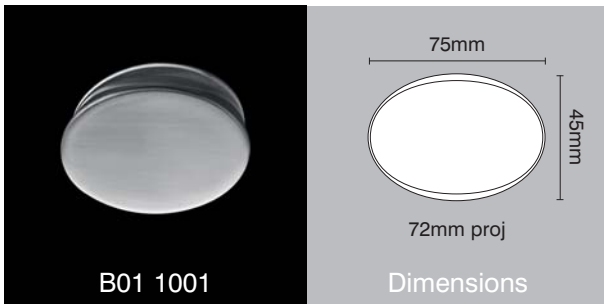

## variations

www.scottbeaven.co.uk

Oval furniture handle 62 x 45mm (80 x 65mm overall)

Pad handle with concealed fixings

Flush handle in two sizes 120 x 40mm & 150 x 52mm overall

25mm dia flat d-section cupboard handle

Circular flush handle in two sizes 106mm dia & 80mm dia

Radius rectangular flush handle

Oval knob with concealed fixings

Radius flush handle in two sizes (click for alternative specification PDF)

Round ball knob with concealed fixings