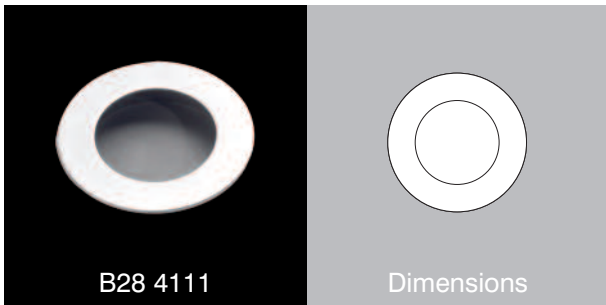

Radius furniture handles

variations

www.scottbeaven.co.uk

B24 4110

Dimensions

Oval furniture handle 62 x 45mm (80 x 65mm overall)

B20 4001

Pad handle with concealed fixings

B21 4010

Dimensions

Flush handle in two sizes 120 x 40mm & 150 x 52mm overall

B26 4001

Dimensions

25mm dia flat d-section cupboard handle

B28 4111

Dimensions

Circular flush handle in two sizes 106mm dia & 80mm dia

B26 4040

Dimensions

Radius rectangular flush handle

B01 1001

Dimensions

Oval knob with concealed fixings

B23 4040

Dimensions

Radius flush handle in two sizes (click for alternative specification PDF)

B02 1001

Dimensions

Round ball knob with concealed fixings

B20 4110

Dimensions

Radius oval 62 x 45mm cupboard handle