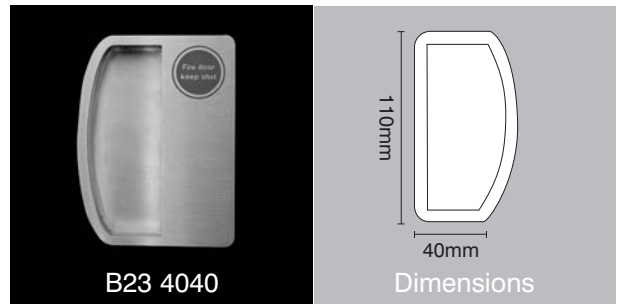

## variations

www.scottbeaven.co.uk

Oval furniture handle 62 x 45mm (80 x 65mm overall)

Pad handle with concealed fixings

Flush handle in two sizes 120 x 40mm & 150 x 52mm overall

25mm dia flat d-section cupboard handle

Circular flush handle in two sizes 106mm dia & 80mm dia

Radius rectangular flush handle

Oval knob with concealed fixings

Radius flush handle in two sizes (click for alternative specification PDF)

Round ball knob with concealed fixings