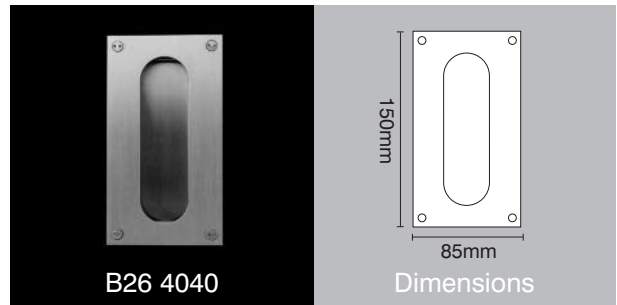

Radius furniture handles

variations

www.scottbeaven.co.uk

B24 4110

Dimensions

Oval furniture handle 62 x 45mm (80 x 65mm overall)

B20 4001

Pad handle with concealed fixings

B21 4010

Dimensions

Flush handle in two sizes 120 x 40mm & 150 x 52mm overall

B26 4001

Dimensions

25mm dia flat d-section cupboard handle

B28 4111

Dimensions

Circular flush handle in two sizes 106mm dia & 80mm dia

B26 4040

Dimensions

Radius rectangular flush handle

B01 1001

Dimensions

Oval knob with concealed fixings

B23 4040

Dimensions

Radius flush handle in two sizes (click for alternative specification PDF)

B02 1001

Dimensions

Round ball knob with concealed fixings

B20 4110

Dimensions

Radius oval 62 x 45mm cupboard handle