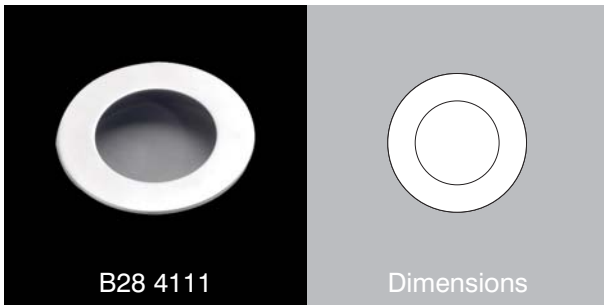

## variations

www.scottbeaven.co.uk

Oval furniture handle 62 x 45mm (80 x 65mm overall)

Pad handle with concealed fixings

Flush handle in two sizes 120 x 40mm & 150 x 52mm overall

25mm dia flat d-section cupboard handle

Circular flush handle in two sizes 106mm dia & 80mm dia

Radius rectangular flush handle

Oval knob with concealed fixings

Radius flush handle in two sizes (click for alternative specification PDF)

Round ball knob with concealed fixings