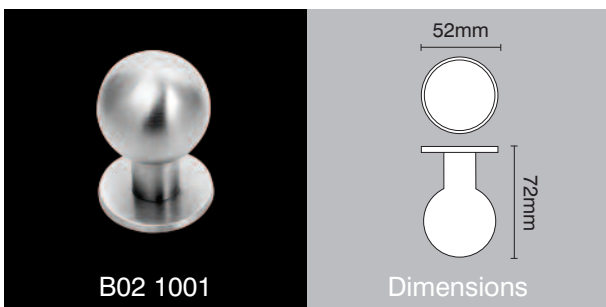

Radius furniture handles

variations

www.scottbeaven.co.uk

B24 4110

Dimensions

Oval furniture handle 62 x 45mm (80 x 65mm overall)

B20 4001

Pad handle with concealed fixings

B21 4010

Dimensions

Flush handle in two sizes 120 x 40mm & 150 x 52mm overall

B26 4001

Dimensions

25mm dia flat d-section cupboard handle

B28 4111

Dimensions

Circular flush handle in two sizes 106mm dia & 80mm dia

B26 4040

Dimensions

Radius rectangular flush handle

B01 1001

Dimensions

Oval knob with concealed fixings

B23 4040

Dimensions

Radius flush handle in two sizes (click for alternative specification PDF)

B02 1001

Dimensions

Round ball knob with concealed fixings

B20 4110

Dimensions

Radius oval 62 x 45mm cupboard handle