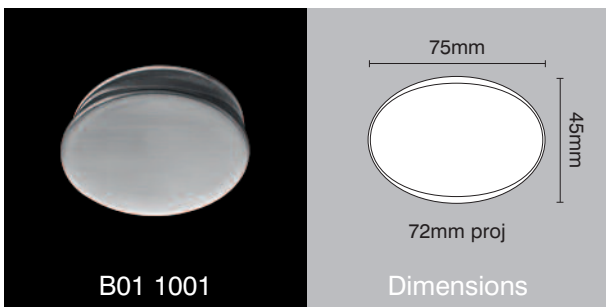

Radius furniture handles

variations

www.scottbeaven.co.uk

B24 4110

Dimensions

Oval furniture handle 62 x 45mm (80 x 65mm overall)

B20 4001

Pad handle with concealed fixings

B21 4010

Dimensions

Flush handle in two sizes 120 x 40mm & 150 x 52mm overall

B26 4001

Dimensions

25mm dia flat d-section cupboard handle

B28 4111

Dimensions

Circular flush handle in two sizes 106mm dia & 80mm dia

B26 4040

Dimensions

Radius rectangular flush handle

B01 1001

Dimensions

Oval knob with concealed fixings

B23 4040

Dimensions

Radius flush handle in two sizes (click for alternative specification PDF)

B02 1001

Dimensions

Round ball knob with concealed fixings

B20 4110

Dimensions

Radius oval 62 x 45mm cupboard handle