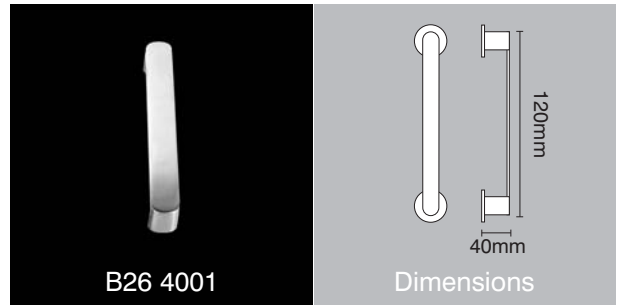

## variations

www.scottbeaven.co.uk

Oval furniture handle 62 x 45mm (80 x 65mm overall)

Pad handle with concealed fixings

Flush handle in two sizes 120 x 40mm & 150 x 52mm overall

25mm dia flat d-section cupboard handle

Circular flush handle in two sizes 106mm dia & 80mm dia

Radius rectangular flush handle

Oval knob with concealed fixings

Radius flush handle in two sizes (click for alternative specification PDF)

Round ball knob with concealed fixings