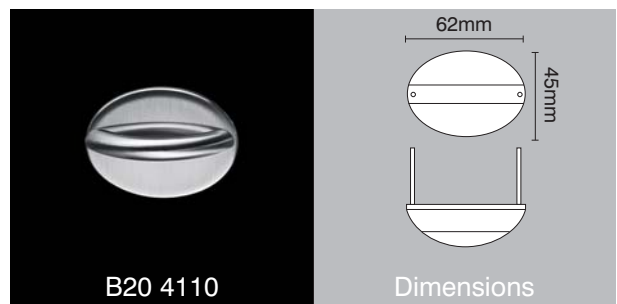

## variations

www.scottbeaven.co.uk

Oval furniture handle 62 x 45mm (80 x 65mm overall)

Pad handle with concealed fixings

Flush handle in two sizes 120 x 40mm & 150 x 52mm overall

25mm dia flat d-section cupboard handle

Circular flush handle in two sizes 106mm dia & 80mm dia

Radius rectangular flush handle

Oval knob with concealed fixings

Radius flush handle in two sizes (click for alternative specification PDF)

Round ball knob with concealed fixings