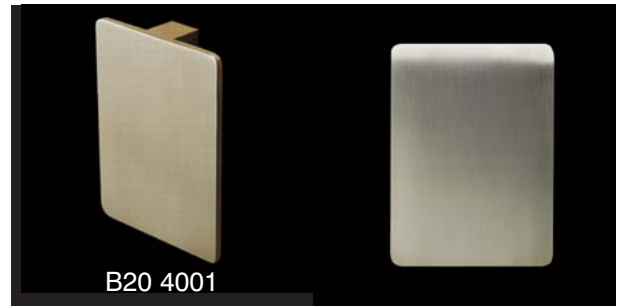

## variations

www.scottbeaven.co.uk

Oval furniture handle 62 x 45mm (80 x 65mm overall)

Pad handle with concealed fixings

Flush handle in two sizes 120 x 40mm & 150 x 52mm overall

25mm dia flat d-section cupboard handle