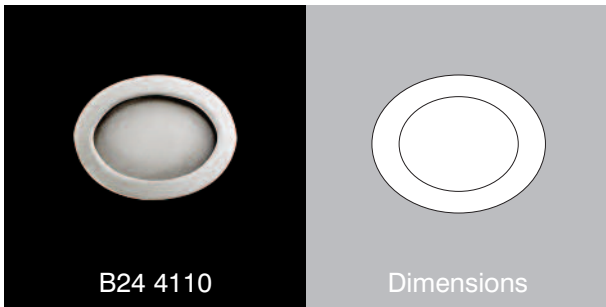

Radius furniture handles

variations

www.scottbeaven.co.uk

B24 4110

Dimensions

Oval furniture handle 62 x 45mm (80 x 65mm overall)

B20 4001

Pad handle with concealed fixings

B21 4010

Dimensions

Flush handle in two sizes 120 x 40mm & 150 x 52mm overall

B26 4001

Dimensions

25mm dia flat d-section cupboard handle

B28 4111

Dimensions

Circular flush handle in two sizes 106mm dia & 80mm dia

B26 4040

Dimensions

Radius rectangular flush handle

B01 1001

Dimensions

Oval knob with concealed fixings

B23 4040

Dimensions

Radius flush handle in two sizes (click for alternative specification PDF)

B02 1001

Dimensions

Round ball knob with concealed fixings

B20 4110

Dimensions

Radius oval 62 x 45mm cupboard handle