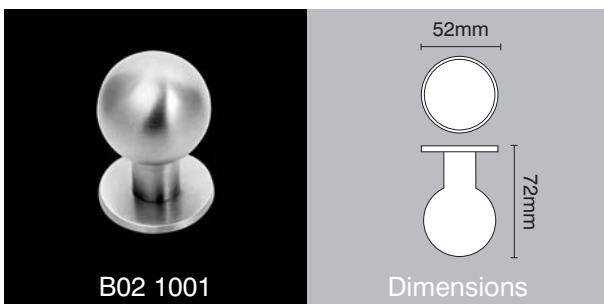

## variations

www.scottbeaven.co.uk

Oval furniture handle 62 x 45mm (80 x 65mm overall)

Pad handle with concealed fixings

Flush handle in two sizes 120 x 40mm & 150 x 52mm overall

25mm dia flat d-section cupboard handle

Circular flush handle in two sizes 106mm dia & 80mm dia

Radius rectangular flush handle

Oval knob with concealed fixings

Radius flush handle in two sizes (click for alternative specification PDF)

Round ball knob with concealed fixings