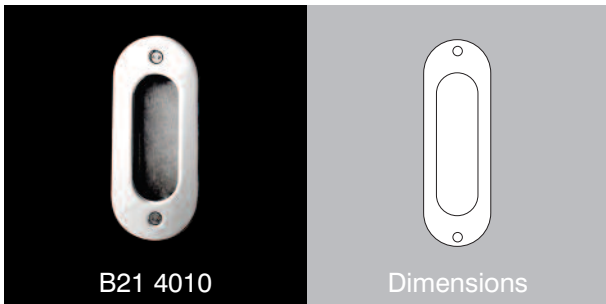

Radius furniture handles

variations

www.scottbeaven.co.uk

B24 4110

Dimensions

Oval furniture handle 62 x 45mm (80 x 65mm overall)

B20 4001

Pad handle with concealed fixings

B21 4010

Dimensions

Flush handle in two sizes 120 x 40mm & 150 x 52mm overall

B26 4001

Dimensions

25mm dia flat d-section cupboard handle

B28 4111

Dimensions

Circular flush handle in two sizes 106mm dia & 80mm dia

B26 4040

Dimensions

Radius rectangular flush handle

B01 1001

Dimensions

Oval knob with concealed fixings

B23 4040

Dimensions

Radius flush handle in two sizes (click for alternative specification PDF)

B02 1001

Dimensions

Round ball knob with concealed fixings

B20 4110

Dimensions

Radius oval 62 x 45mm cupboard handle