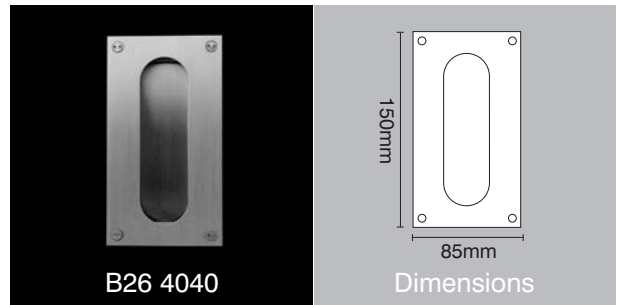

## variations

www.scottbeaven.co.uk

Oval furniture handle 62 x 45mm (80 x 65mm overall)

Pad handle with concealed fixings

Flush handle in two sizes 120 x 40mm & 150 x 52mm overall

25mm dia flat d-section cupboard handle

Circular flush handle in two sizes 106mm dia & 80mm dia

Radius rectangular flush handle

Oval knob with concealed fixings

Radius flush handle in two sizes (click for alternative specification PDF)

Round ball knob with concealed fixings