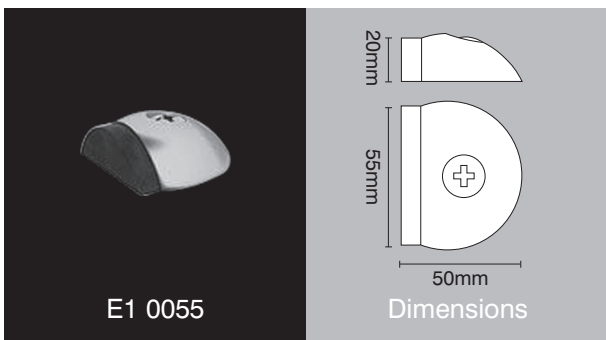

Security wall doorstop with tamper-proof fixings

Floor-mounted door holder

Heavy duty floor doorstop with low profile

Gravity wall-mounted door holder

UK manufacture

Finishes Satin stainless steel Polished stainless steel Polished brass Bronze on brass