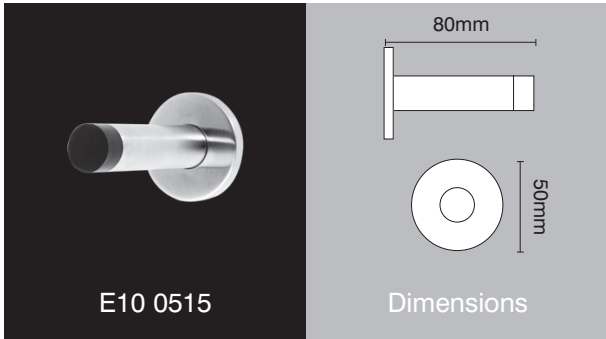

Radius doorstops & holders

variations

www.scottbeaven.co.uk

Projecting doorstop with concealed fixings