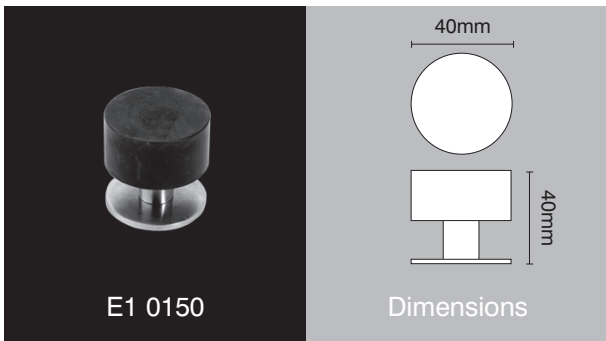

Floor doorstop with concealed fixings