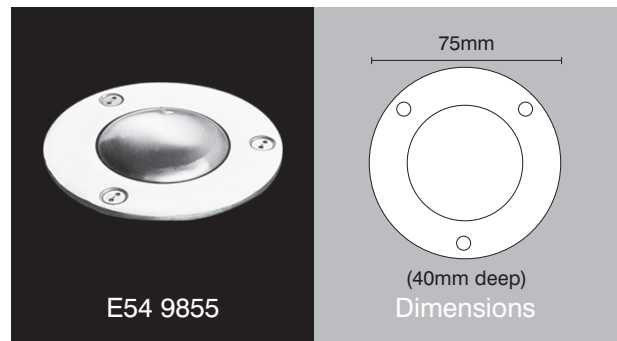

Security wall doorstop with tamper-proof fixings

Floor-mounted door holder

Heavy duty floor doorstop with low profile

Gravity wall-mounted door holder

UK manufacture

Finishes Satin stainless steel Polished stainless steel Polished brass Bronze on brass