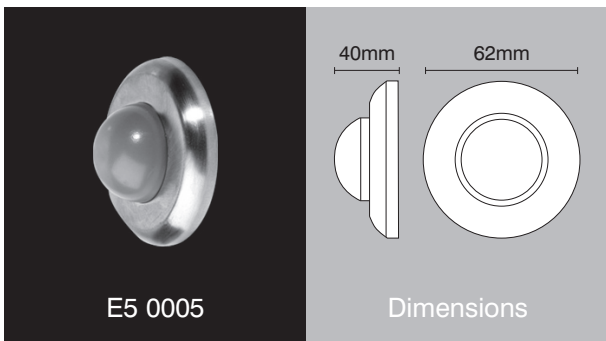

Security wall doorstop with tamper-proof fixings

Floor-mounted door holder

Heavy duty floor doorstop with low profile

Gravity wall-mounted door holder

UK manufacture

Finishes Satin stainless steel Polished stainless steel Polished brass Bronze on brass