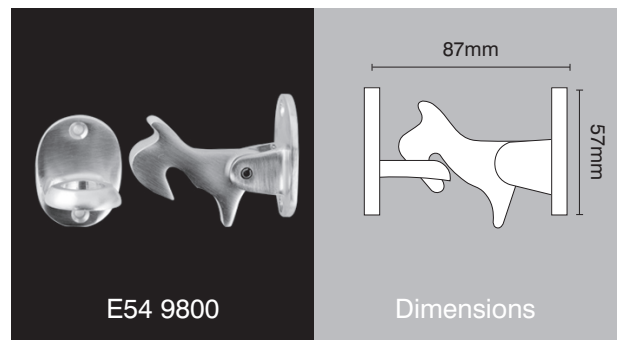

Radius doorstops & holders

variations

www.scottbeaven.co.uk

Projecting doorstop with concealed fixings

Security floor doorstop with exceptionally strong fixings

Floor doorstop with concealed fixings

Low-cost all rubber doorstop with concealed fixings

Security wall doorstop with tamper-proof fixings

Floor-mounted door holder

Heavy duty floor doorstop with low profile

Gravity wall-mounted door holder

UK manufacture

Finishes Satin stainless steel Polished stainless steel Polished brass Bronze on brass