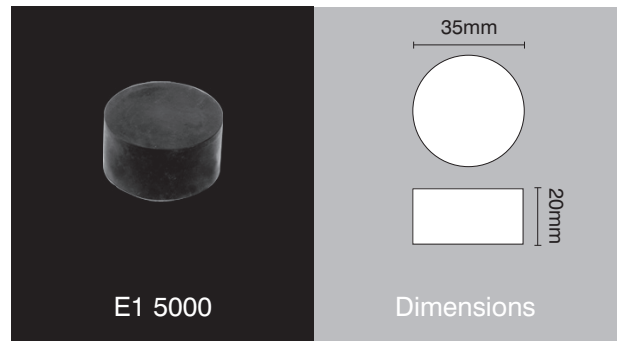

Low-cost all rubber doorstop with concealed fixings