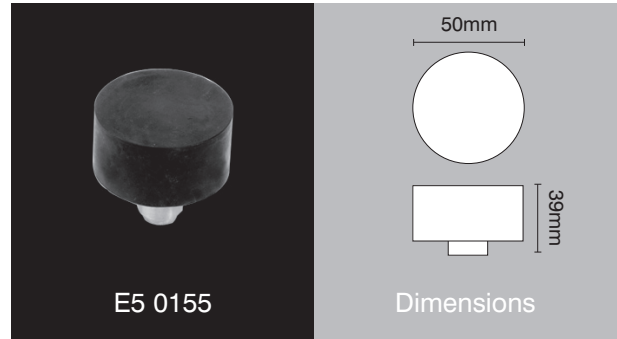

Security floor doorstop with exceptionally strong fixings