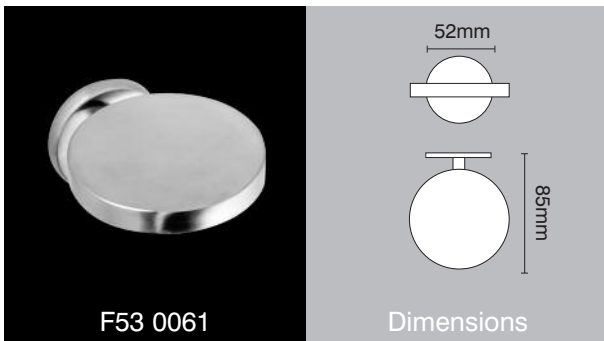

Radius round bathroom range

selected items

www.scottbeaven.co.uk

Glass mirror holder

Single towel rail

Soap dish

Single coat hook

Glass shelf

Coat hook with buffer

Toilet roll holder

Liquid soap dispenser

UK manufacture

Finishes Satin stainless steel Polished stainless steel Copper