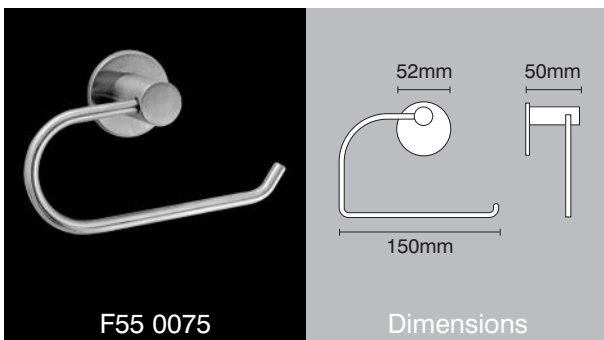

Radius round bathroom range

selected items

www.scottbeaven.co.uk

Glass mirror holder

Single towel rail

Soap dish

Single coat hook

Glass shelf

Coat hook with buffer

Toilet roll holder

Liquid soap dispenser

UK manufacture

Finishes Satin stainless steel Polished stainless steel Copper