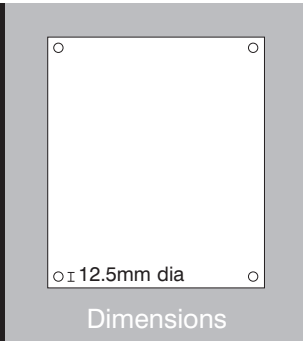

Radius round bathroom range

selected items

www.scottbeaven.co.uk

F54 0050

Glass mirror holder

Dimensions

F56 0070

Single towel rail

Dimensions

F53 0061

Soap dish

Dimensions

F50 0053

Single coat hook

Dimensions

F52 0071

Glass shelf

Dimensions

F50 0052

Coat hook with buffer

Dimensions

F55 0075

Toilet roll holder

Dimensions

F59 0050

Liquid soap dispenser

Dimensions

UK manufacture

Finishes

Satin stainless steel

Polished stainless steel