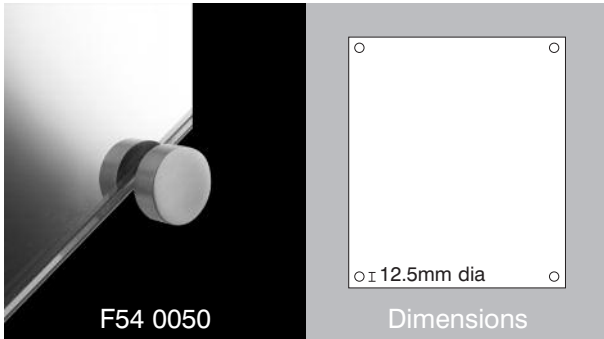

Radius round bathroom range

selected items

www.scottbeaven.co.uk

Glass mirror holder

Single towel rail

Soap dish

Single coat hook

Glass shelf

Coat hook with buffer

Toilet roll holder

Liquid soap dispenser

UK manufacture

Finishes Satin stainless steel Polished stainless steel Copper