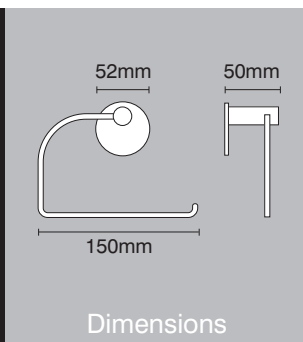

Radius round bathroom range

selected items

www.scottbeaven.co.uk

F54 0050

Glass mirror holder

Dimensions

F56 0070

Single towel rail

Dimensions

F53 0061

Soap dish

Dimensions

F50 0053

Single coat hook

Dimensions

F52 0071

Glass shelf

Dimensions

F50 0052

Coat hook with buffer

Dimensions

F55 0075

Toilet roll holder

Dimensions

F59 0050

Liquid soap dispenser

Dimensions

UK manufacture

Finishes

Satin stainless steel

Polished stainless steel