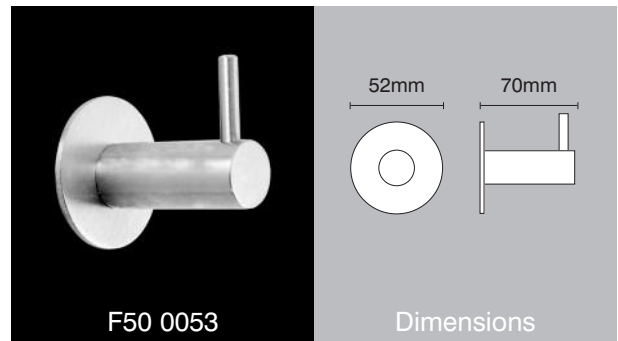

Radius round bathroom range

selected items

www.scottbeaven.co.uk

Glass mirror holder

Single towel rail

Soap dish

Single coat hook

Glass shelf

Coat hook with buffer

Toilet roll holder

Liquid soap dispenser

UK manufacture

Finishes Satin stainless steel Polished stainless steel Copper