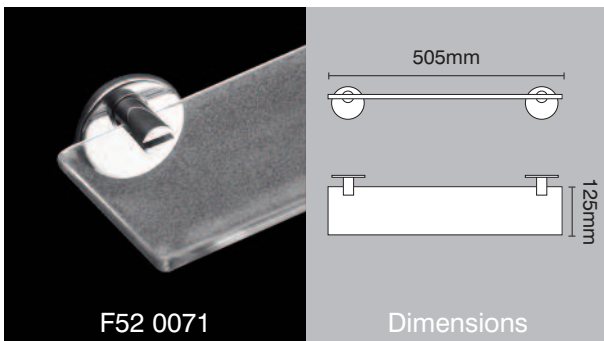

Radius round bathroom range

selected items

www.scottbeaven.co.uk

Glass mirror holder

Single towel rail

Soap dish

Single coat hook

Glass shelf

Coat hook with buffer

Toilet roll holder

Liquid soap dispenser

UK manufacture

Finishes Satin stainless steel Polished stainless steel Copper