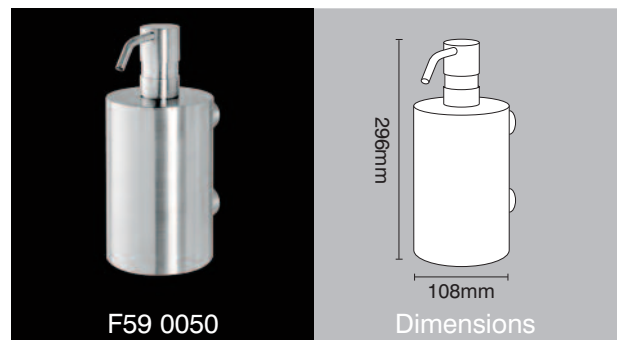

Radius round bathroom range

selected items

www.scottbeaven.co.uk

Glass mirror holder

Single towel rail

Soap dish

Single coat hook

Glass shelf

Coat hook with buffer

Toilet roll holder

Liquid soap dispenser

UK manufacture

Finishes Satin stainless steel Polished stainless steel Copper