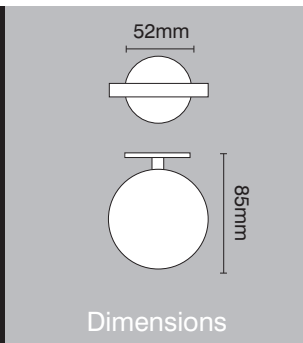

Radius round bathroom range

selected items

www.scottbeaven.co.uk

F54 0050

Glass mirror holder

Dimensions

F56 0070

Single towel rail

Dimensions

F53 0061

Soap dish

Dimensions

F50 0053

Single coat hook

Dimensions

F52 0071

Glass shelf

Dimensions

F50 0052

Coat hook with buffer

Dimensions

F55 0075

Toilet roll holder

Dimensions

F59 0050

Liquid soap dispenser

Dimensions

UK manufacture

Finishes

Satin stainless steel

Polished stainless steel