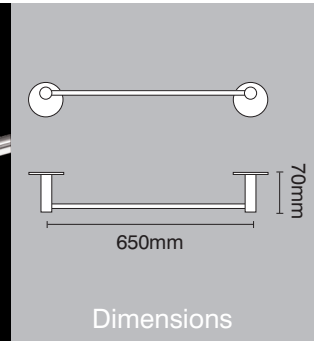

Radius round bathroom range

selected items

www.scottbeaven.co.uk

F54 0050

Glass mirror holder

Dimensions

F56 0070

Single towel rail

Dimensions

F53 0061

Soap dish

Dimensions

F50 0053

Single coat hook

Dimensions

F52 0071

Glass shelf

Dimensions

F50 0052

Coat hook with buffer

Dimensions

F55 0075

Toilet roll holder

Dimensions

F59 0050

Liquid soap dispenser

Dimensions

UK manufacture

Finishes

Satin stainless steel

Polished stainless steel