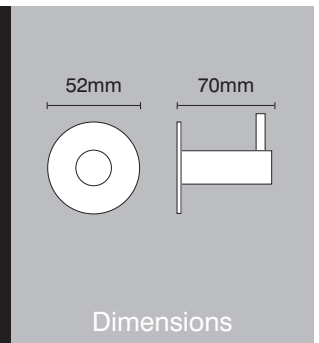

Radius round bathroom range

selected items

www.scottbeaven.co.uk

F54 0050

Glass mirror holder

Dimensions

F56 0070

Single towel rail

Dimensions

F53 0061

Soap dish

Dimensions

F50 0053

Single coat hook

Dimensions

F52 0071

Glass shelf

Dimensions

F50 0052

Coat hook with buffer

Dimensions

F55 0075

Toilet roll holder

Dimensions

F59 0050

Liquid soap dispenser

Dimensions

UK manufacture

Finishes

Satin stainless steel

Polished stainless steel