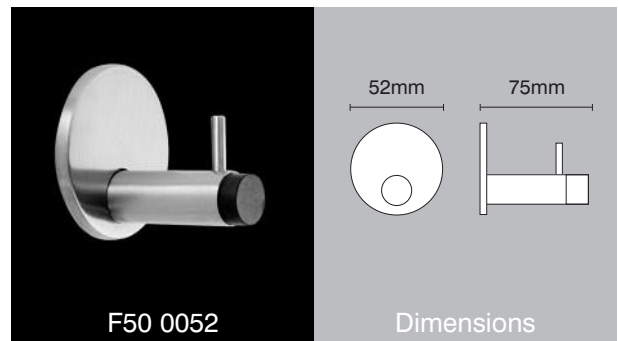

Radius round bathroom range

selected items

www.scottbeaven.co.uk

Glass mirror holder

Single towel rail

Soap dish

Single coat hook

Glass shelf

Coat hook with buffer

Toilet roll holder

Liquid soap dispenser

UK manufacture

Finishes Satin stainless steel Polished stainless steel Copper