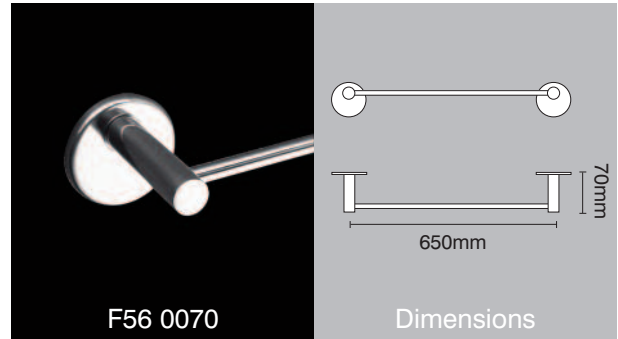

Radius round bathroom range

selected items

www.scottbeaven.co.uk

Glass mirror holder

Single towel rail

Soap dish

Single coat hook

Glass shelf

Coat hook with buffer

Toilet roll holder

Liquid soap dispenser

UK manufacture

Finishes Satin stainless steel Polished stainless steel Copper