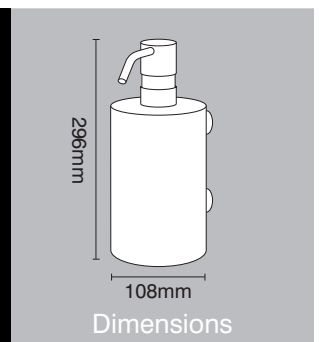

Dimensions

F53 0061

Soap dish

Dimensions

F50 0053

Single coat hook

Dimensions

F52 0071

Glass shelf

Dimensions

F50 0052

Coat hook with buffer

Dimensions

F55 0075

Toilet roll holder

Dimensions

F59 0050

Liquid soap dispenser

Dimensions

UK manufacture

Finishes

Satin stainless steel

Polished stainless steel