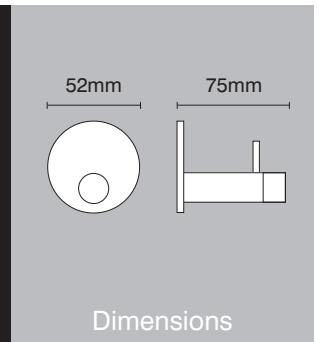

Dimensions

F53 0061

Soap dish

Dimensions

F50 0053

Single coat hook

Dimensions

F52 0071

Glass shelf

Dimensions

F50 0052

Coat hook with buffer

Dimensions

F55 0075

Toilet roll holder

Dimensions

F59 0050

Liquid soap dispenser

Dimensions

UK manufacture

Finishes

Satin stainless steel

Polished stainless steel