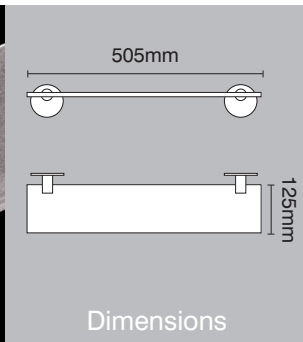

Radius round bathroom range

selected items

www.scottbeaven.co.uk

F54 0050

Glass mirror holder

Dimensions

F56 0070

Single towel rail

Dimensions

F53 0061

Soap dish

Dimensions

F50 0053

Single coat hook

Dimensions

F52 0071

Glass shelf

Dimensions

F50 0052

Coat hook with buffer

Dimensions

F55 0075

Toilet roll holder

Dimensions

F59 0050

Liquid soap dispenser

Dimensions

UK manufacture

Finishes

Satin stainless steel

Polished stainless steel