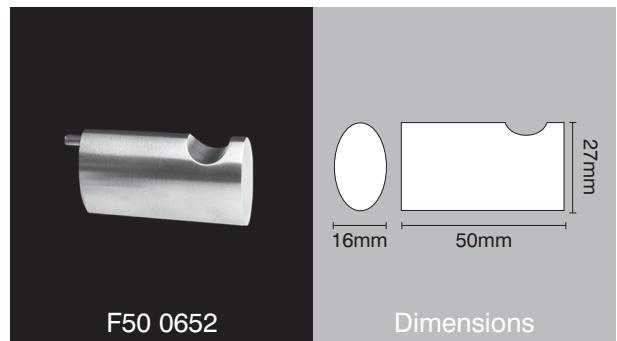

Radius oval bathroom range

selected items

www.scottbeaven.co.uk

F54 0650

Dimensions

Glass mirror holder

F56 0670

Dimensions

Single towel rail

F53 0661

Dimensions

Glass soap dish

F50 0653

Dimensions

Single coat hook

F52 0671

Dimensions

Glass shelf

F50 0652

Dimensions

Twin coat hook

F55 0675

Dimensions

Toilet roll holder

F59 0650

Dimensions

Liquid soap dispenser

UK manufacture

Finishes Satin stainless steel Polished stainless steel