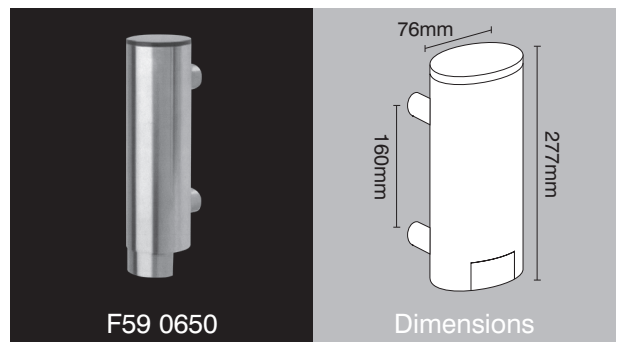

Dimensions

Glass shelf

F50 0652

Dimensions

Twin coat hook

F55 0675

Dimensions

Toilet roll holder

F59 0650

Dimensions

Liquid soap dispenser

UK manufacture

Finishes Satin stainless steel Polished stainless steel