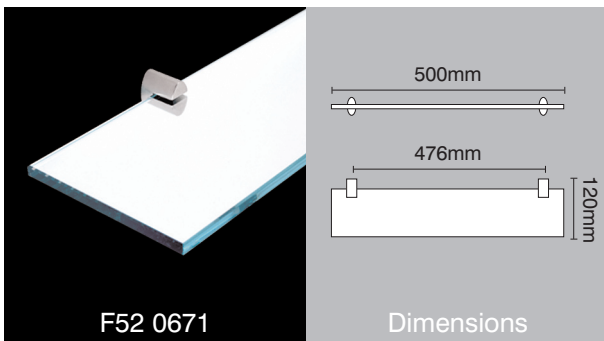

Radius oval bathroom range

selected items

www.scottbeaven.co.uk

F54 0650

Dimensions

Glass mirror holder

F56 0670

Dimensions

Single towel rail

F53 0661

Dimensions

Glass soap dish

F50 0653

Dimensions

Single coat hook

F52 0671

Dimensions

Glass shelf

F50 0652

Dimensions

Twin coat hook

F55 0675

Dimensions

Toilet roll holder

F59 0650

Dimensions

Liquid soap dispenser

UK manufacture

Finishes Satin stainless steel Polished stainless steel