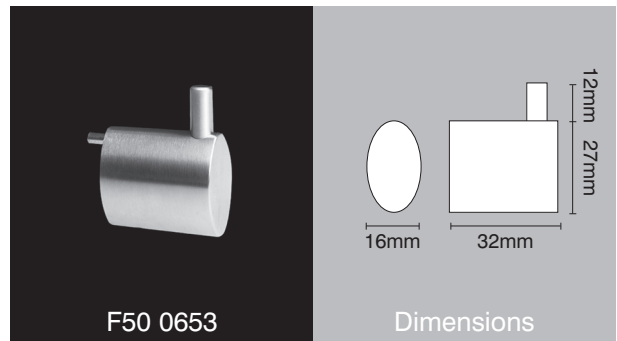

Radius oval bathroom range

selected items

www.scottbeaven.co.uk

F54 0650

Dimensions

Glass mirror holder

F56 0670

Dimensions

Single towel rail

F53 0661

Dimensions

Glass soap dish

F50 0653

Dimensions

Single coat hook

F52 0671

Dimensions

Glass shelf

F50 0652

Dimensions

Twin coat hook

F55 0675

Dimensions

Toilet roll holder

F59 0650

Dimensions

Liquid soap dispenser

UK manufacture

Finishes Satin stainless steel Polished stainless steel