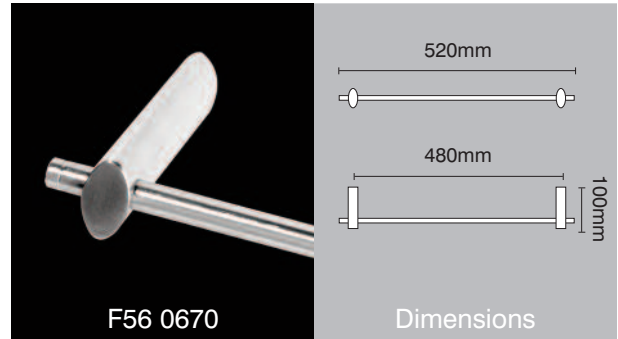

Radius oval bathroom range

selected items

www.scottbeaven.co.uk

Glass mirror holder

Single towel rail

Glass soap dish

Single coat hook

Glass shelf

Twin coat hook

Toilet roll holder

Liquid soap dispenser

UK manufacture

Finishes Satin stainless steel Polished stainless steel