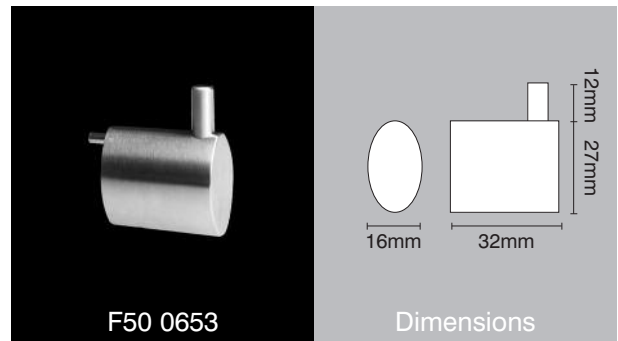

Single coat hook