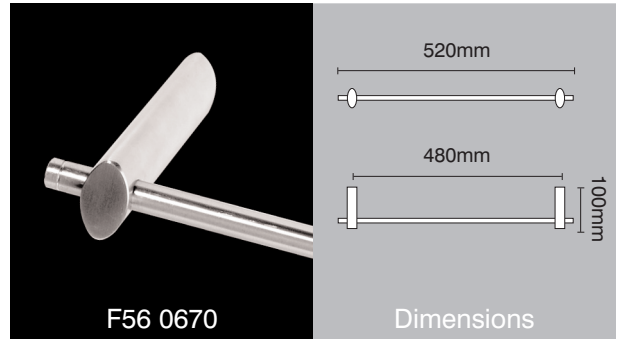

Radius oval bathroom range

selected items

www.scottbeaven.co.uk

F54 0650

Dimensions

Glass mirror holder

F56 0670

Dimensions

Single towel rail

F53 0661

Dimensions

Glass soap dish

F50 0653

Dimensions

Single coat hook

F52 0671

Dimensions

Glass shelf

F50 0652

Dimensions

Twin coat hook

F55 0675

Dimensions

Toilet roll holder

F59 0650

Dimensions

Liquid soap dispenser

UK manufacture

Finishes Satin stainless steel Polished stainless steel