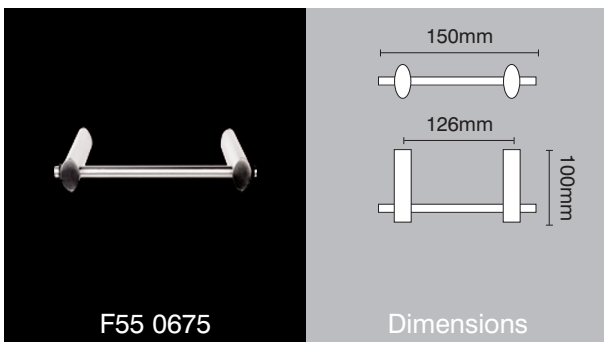

Radius oval bathroom range

selected items

www.scottbeaven.co.uk

F54 0650

Dimensions

Glass mirror holder

F56 0670

Dimensions

Single towel rail

F53 0661

Dimensions

Glass soap dish

F50 0653

Dimensions

Single coat hook

F52 0671

Dimensions

Glass shelf

F50 0652

Dimensions

Twin coat hook

F55 0675

Dimensions

Toilet roll holder

F59 0650

Dimensions

Liquid soap dispenser

UK manufacture

Finishes Satin stainless steel Polished stainless steel