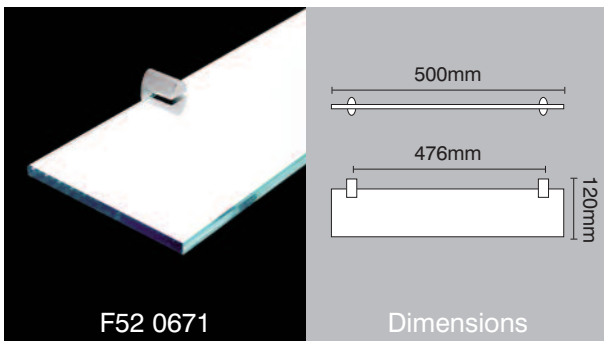

Glass shelf