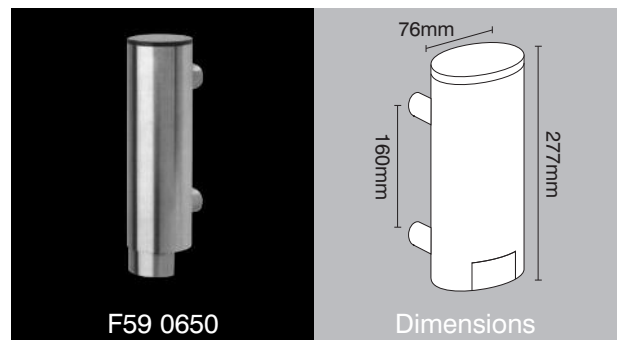

Radius oval bathroom range

selected items

www.scottbeaven.co.uk

Glass mirror holder

Single towel rail

Glass soap dish

Single coat hook

Glass shelf

Twin coat hook

Toilet roll holder

Liquid soap dispenser

UK manufacture

Finishes Satin stainless steel Polished stainless steel