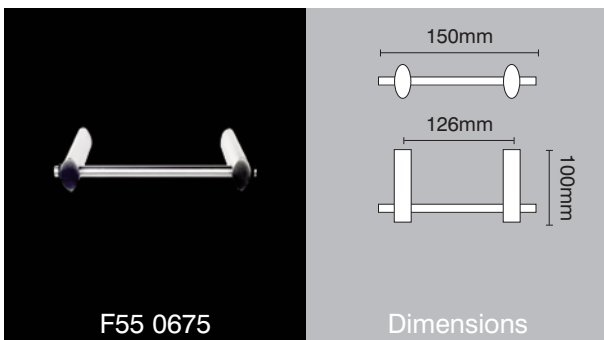

Radius oval bathroom range

selected items

www.scottbeaven.co.uk

Glass mirror holder

Single towel rail

Glass soap dish

Single coat hook

Glass shelf

Twin coat hook

Toilet roll holder

Liquid soap dispenser

UK manufacture

Finishes Satin stainless steel Polished stainless steel