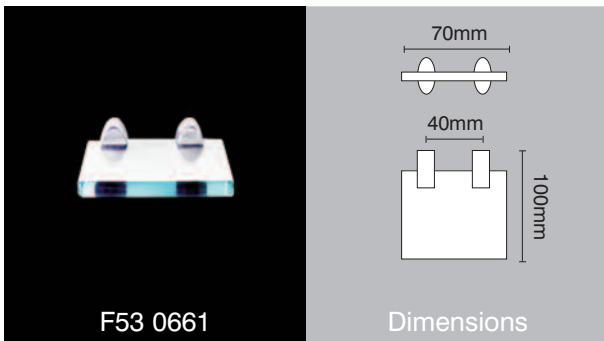

Glass soap dish