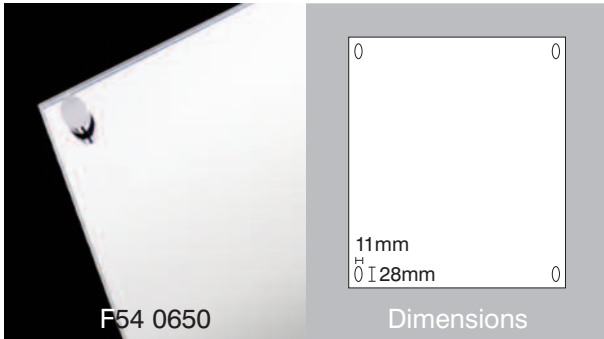

Radius oval bathroom range

selected items

www.scottbeaven.co.uk

Glass mirror holder

Single towel rail

Glass soap dish

Single coat hook

Glass shelf

Twin coat hook

Toilet roll holder

Liquid soap dispenser

UK manufacture

Finishes Satin stainless steel Polished stainless steel