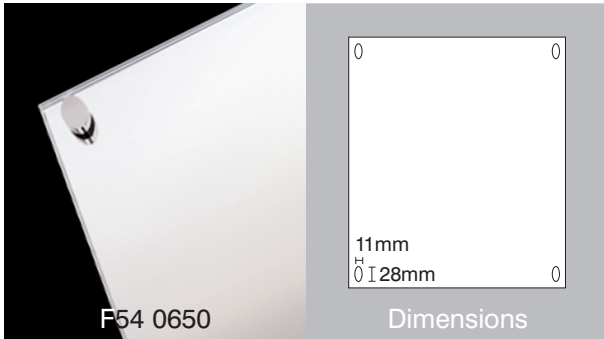

Radius oval bathroom range

selected items

www.scottbeaven.co.uk

F54 0650

Dimensions

Glass mirror holder

F56 0670

Dimensions

Single towel rail

F53 0661

Dimensions

Glass soap dish

F50 0653

Dimensions

Single coat hook

F52 0671

Dimensions

Glass shelf

F50 0652

Dimensions

Twin coat hook

F55 0675

Dimensions

Toilet roll holder

F59 0650

Dimensions

Liquid soap dispenser

UK manufacture

Finishes Satin stainless steel Polished stainless steel