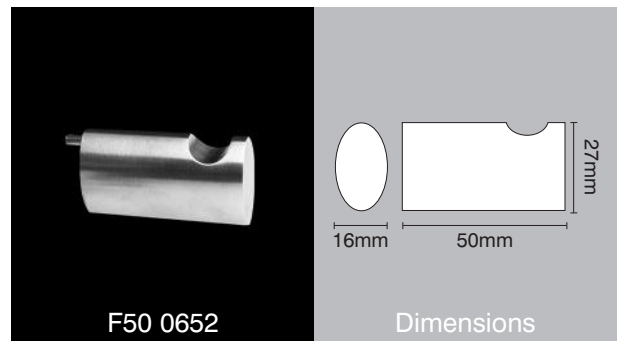

Radius oval bathroom range

selected items

www.scottbeaven.co.uk

Glass mirror holder

Single towel rail

Glass soap dish

Single coat hook

Glass shelf

Twin coat hook

Toilet roll holder

Liquid soap dispenser

UK manufacture

Finishes Satin stainless steel Polished stainless steel