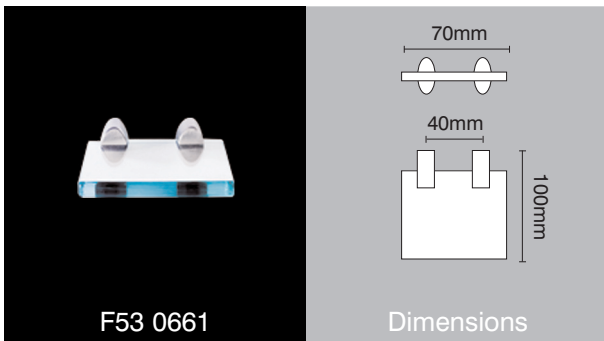

Radius oval bathroom range

selected items

www.scottbeaven.co.uk

F54 0650

Dimensions

Glass mirror holder

F56 0670

Dimensions

Single towel rail

F53 0661

Dimensions

Glass soap dish

F50 0653

Dimensions

Single coat hook

F52 0671

Dimensions

Glass shelf

F50 0652

Dimensions

Twin coat hook

F55 0675

Dimensions

Toilet roll holder

F59 0650

Dimensions

Liquid soap dispenser

UK manufacture

Finishes Satin stainless steel Polished stainless steel